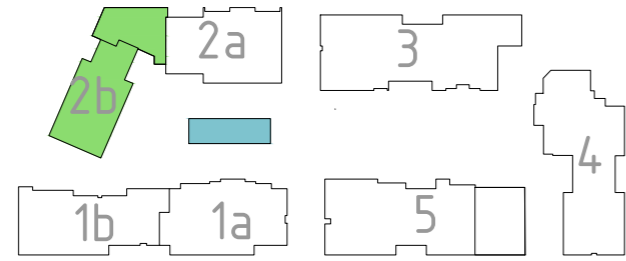

Opp. app. 112.67 m²
 Opp. terras 51.79 m²
 Opp. berging 6.60 m²
 Totaal 171.06 m²

ALBERT I LAAN