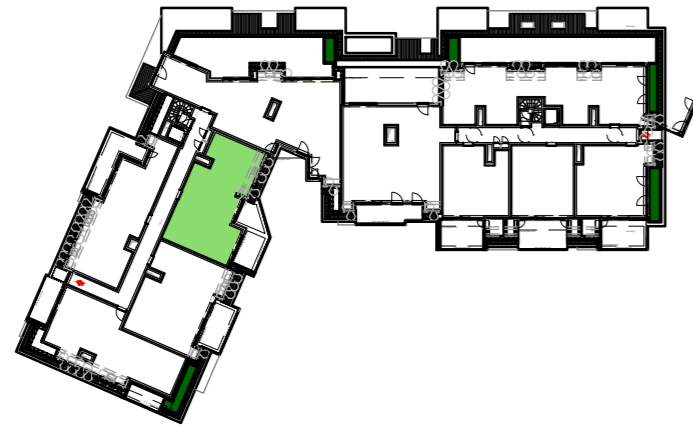

Opp. app. 112.67 m²
 Opp. terras 51.79 m²
 Opp. berging 6.60 m²
 Totaal 171.06 m²

ALBERT I LAAN