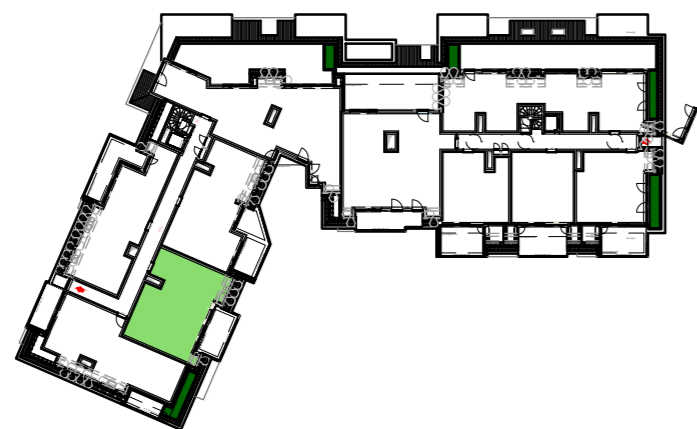

Opp. app. 117.45 m²
 Opp. terras 50.50 m²
 Opp. berging 5.72 m²
 Totaal 173.67 m²

ALBERT I LAAN