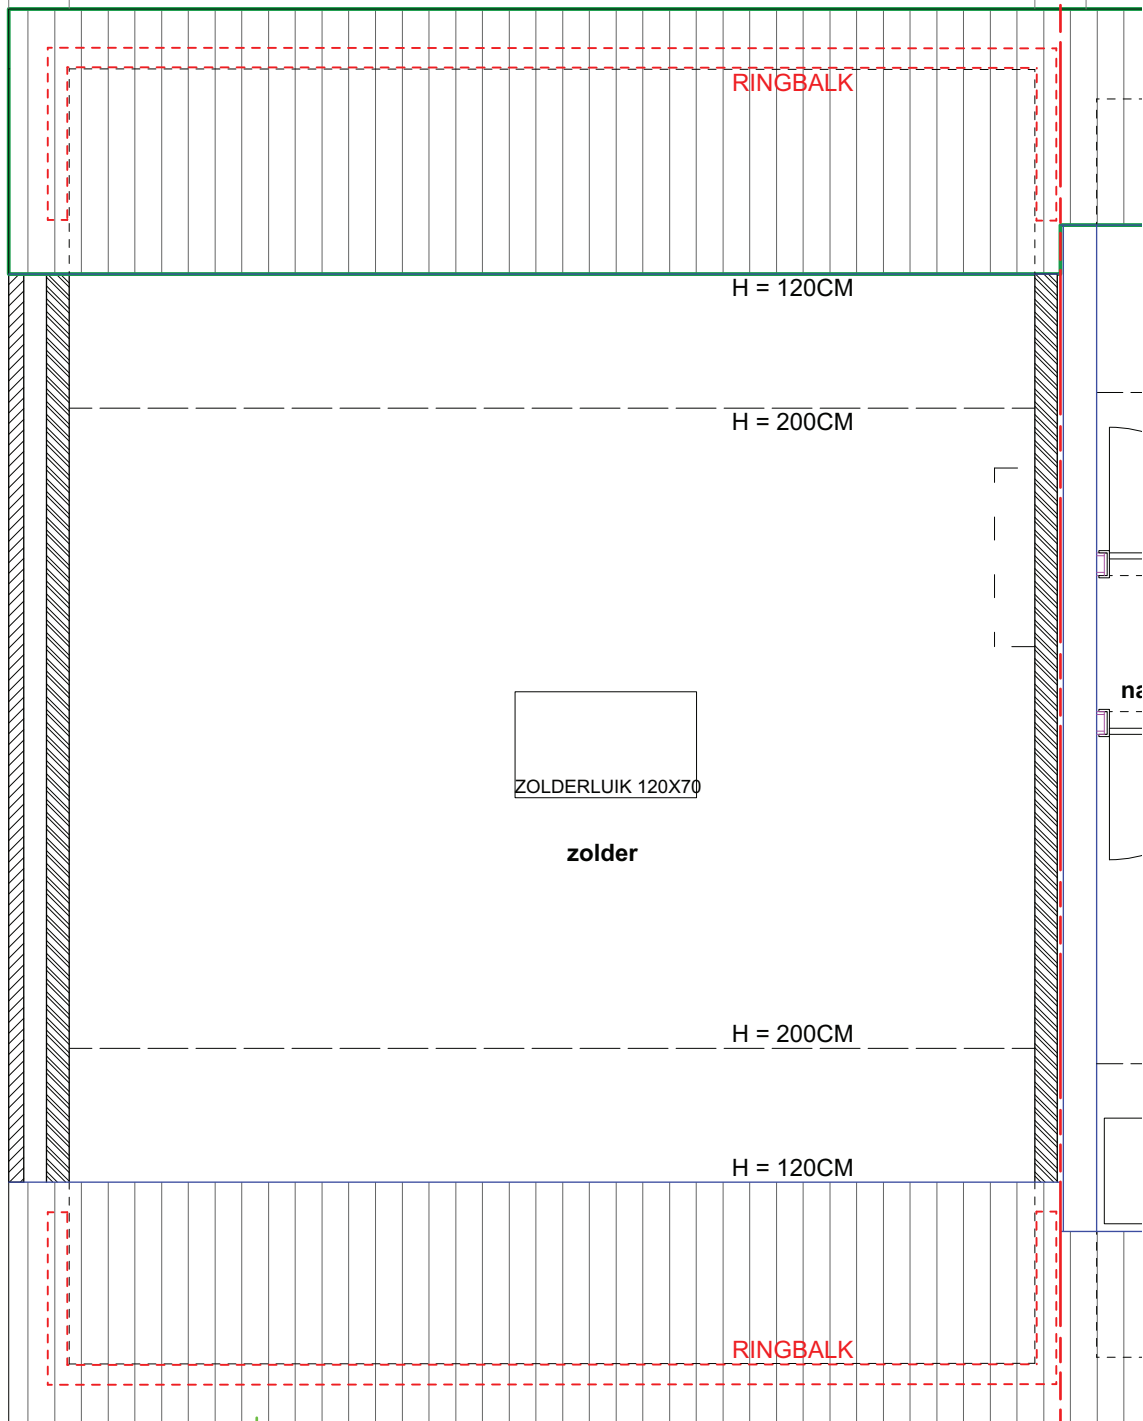

# 3LS53b: plan zolder

16 dec 2020

schaal 1/50