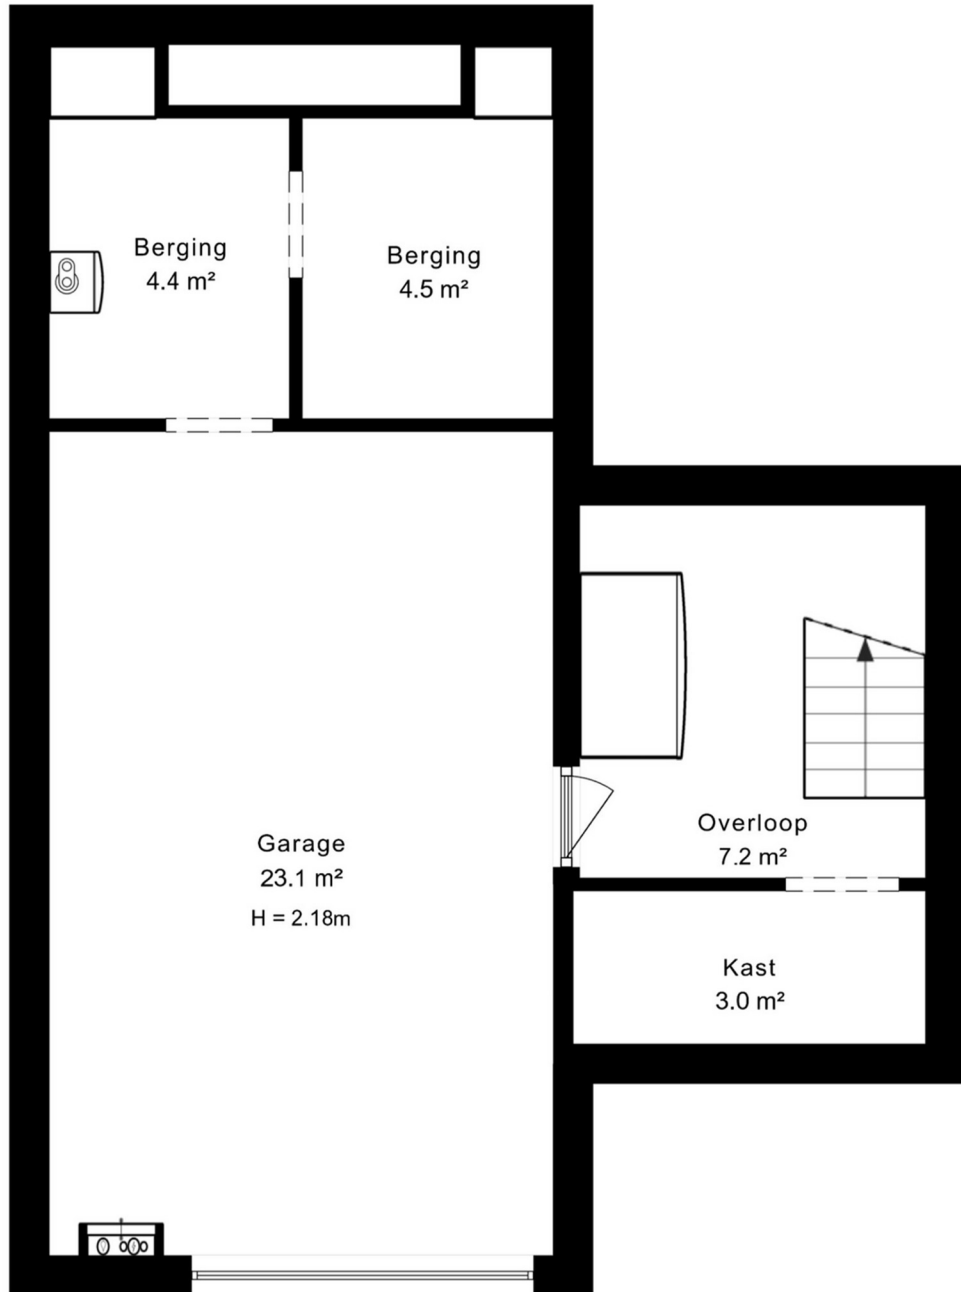

← 1.76 m → ← 1.90 m → ← 2.56 m →

↑ 2.80 m ↑  
↑ 6.18 m ↑

↑ 2.79 m ↑  
↑ 2.80 m ↑  
↑ 1.17 m ↑  
↑ 9.04 m ↑

← 3.76 m → ← 2.67 m →  
← 6.54 m →

J.B. Devlemincklaan 74  
1930 Zaventem

Rijwoning

**ERA Leus & Toye**  
Parklaan 28  
1930 Zaventem  
+32 2 725 20 02

Begane grond