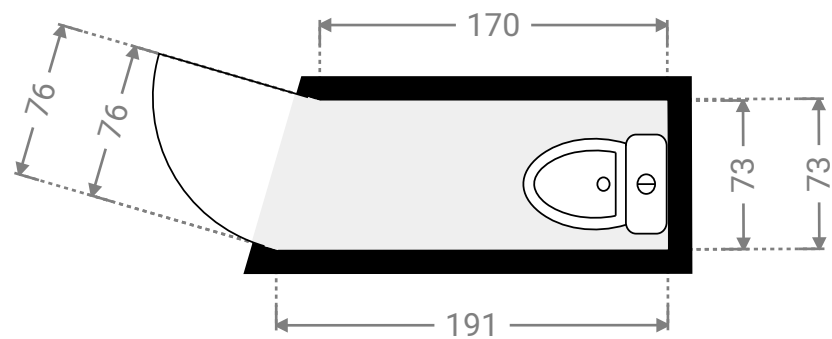

▼ Berging/2^e Verdiep

WIDTH: 67 cm
LENGTH: 73 cm
PERIMETER: 282 cm

▼ Berging/2^e Verdiep

WIDTH: 140 cm
LENGTH: 473 cm
PERIMETER: 1227 cm

▼ Hal/2^e Verdiep

WIDTH: 441 cm
LENGTH: 460 cm
CEILING HEIGHT: 280 cm
PERIMETER: 1521 cm

WIDTH: 458 cm
LENGTH: 495 cm
CEILING HEIGHT: 221 cm
PERIMETER: 1685 cm

▼ Slaapkamer/2^e Verdiep

WIDTH: 459 cm
LENGTH: 431 cm
CEILING HEIGHT: 221 cm
PERIMETER: 1780 cm

▼ Toilet/2^e Verdiep

WIDTH: 75 cm
LENGTH: 118 cm
PERIMETER: 387 cm

▼ Kelder

▼ Hal/Kelder

WIDTH: 337 cm
LENGTH: 682 cm
CEILING HEIGHT: 172 cm
PERIMETER: 2720 cm

▼ Kelder/Kelder

WIDTH: 656 cm
LENGTH: 311 cm
PERIMETER: 1832 cm

▼ Kelder/Kelder

WIDTH: 767 cm
LENGTH: 260 cm
PERIMETER: 1993 cm

▼ Toilet/Kelder

WIDTH: 281 cm
LENGTH: 220 cm
CEILING HEIGHT: 200 cm
PERIMETER: 913 cm

▼ Toilet/Kelder

WIDTH: 191 cm
LENGTH: 73 cm
PERIMETER: 510 cm

▼ Toilet/Kelder

WIDTH: 217 cm
LENGTH: 77 cm
PERIMETER: 568 cm