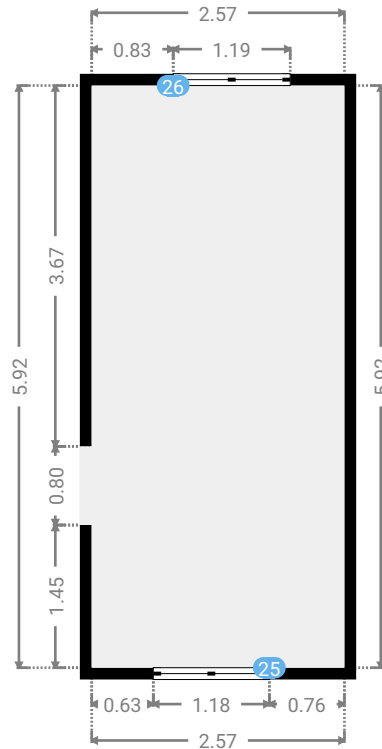

WIDTH: 3.22 m • LENGTH: 2.60 m • CEILING HEIGHT: 2.85 m
AREA: 8.40 m² • PERIMETER: 11.66 m

▼ Hall/Ground Floor

Photo

1 Photo (see photos page)

Notes

Verwarming:
- Geen

Geometrie:

- Volledig onderkelderd

WIDTH: 0.99 m • LENGTH: 2.61 m • CEILING HEIGHT: 3.05 m
AREA: 2.58 m² • PERIMETER: 7.19 m

▼ Hall/Ground Floor

34 HINGED DOOR

Height
1.86 m

Photo
1 Photo (see photos page)

Notes
Deur:
- Profiel: hout

180. 20230121 - Koning Leopoldstraat 12, 9920 Lievegem

Height

1.81 m

Notes

Raam:
- Profiel: hout
- Beglazing: enkel glas

180. 20230121 - Koning Leopoldstraat 12, 9920 Lievegem

12 Koning Leopoldstraat, 9920 Lievegem, Vlaams Gewest, België
TOTAL AREA: 131.42 m² • LIVING AREA: 131.42 m² • FLOORS: 2 • ROOMS: 10

▼ Living Room Ground Floor

WIDTH: 2.57 m • LENGTH: 5.92 m • CEILING HEIGHT: 3.05 m
AREA: 15.21 m² • PERIMETER: 16.98 m

▼ Living Room/Ground Floor

Photos

2 Photos (see photos page)

Notes

Verwarming:
- Geen

25 FRENCH WINDOW