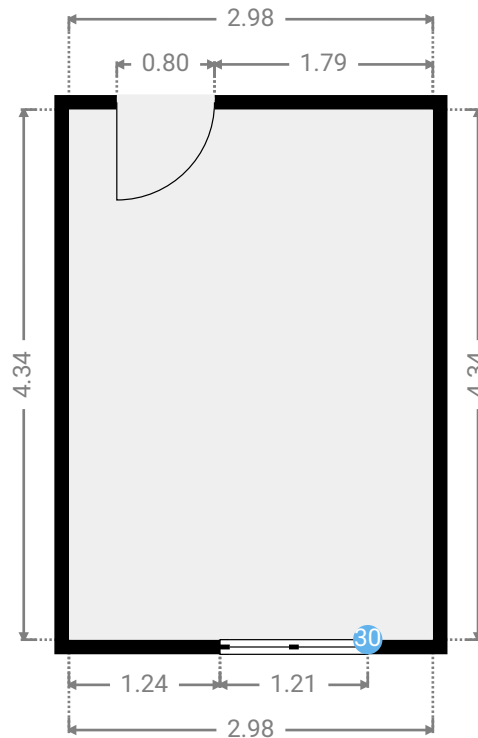

WIDTH: 3.22 m • LENGTH: 2.60 m • CEILING HEIGHT: 2.85 m
AREA: 8.40 m² • PERIMETER: 11.66 m

▼ Hall/Ground Floor

Photo

1 Photo (see photos page)

Notes

Verwarming:
- Geen

Geometrie:

- Volledig onderkelderd

WIDTH: 0.99 m • LENGTH: 2.61 m • CEILING HEIGHT: 3.05 m
AREA: 2.58 m² • PERIMETER: 7.19 m

▼ Hall/Ground Floor

34 HINGED DOOR

Height
1.86 m

Photo
1 Photo (see photos page)

Notes
Deur:
- Profiel: hout

180. 20230121 - Koning Leopoldstraat 12, 9920 Lievegem

Geometrie:

- Hoogte incl 30cm plafond

180. 20230121 - Koning Leopoldstraat 12, 9920 Lievegem

12 Koning Leopoldstraat, 9920 Lievegem, Vlaams Gewest, België
TOTAL AREA: 131.42 m² • LIVING AREA: 131.42 m² • FLOORS: 2 • ROOMS: 10

▼ Bedroom 1st Floor

WIDTH: 2.98 m • LENGTH: 4.34 m • CEILING HEIGHT: 2.71 m
AREA: 12.93 m² • PERIMETER: 14.64 m

▼ Bedroom/1st Floor

Photo

1 Photo (see photos page)

30 FRENCH WINDOW

Height
1.80 m

Notes