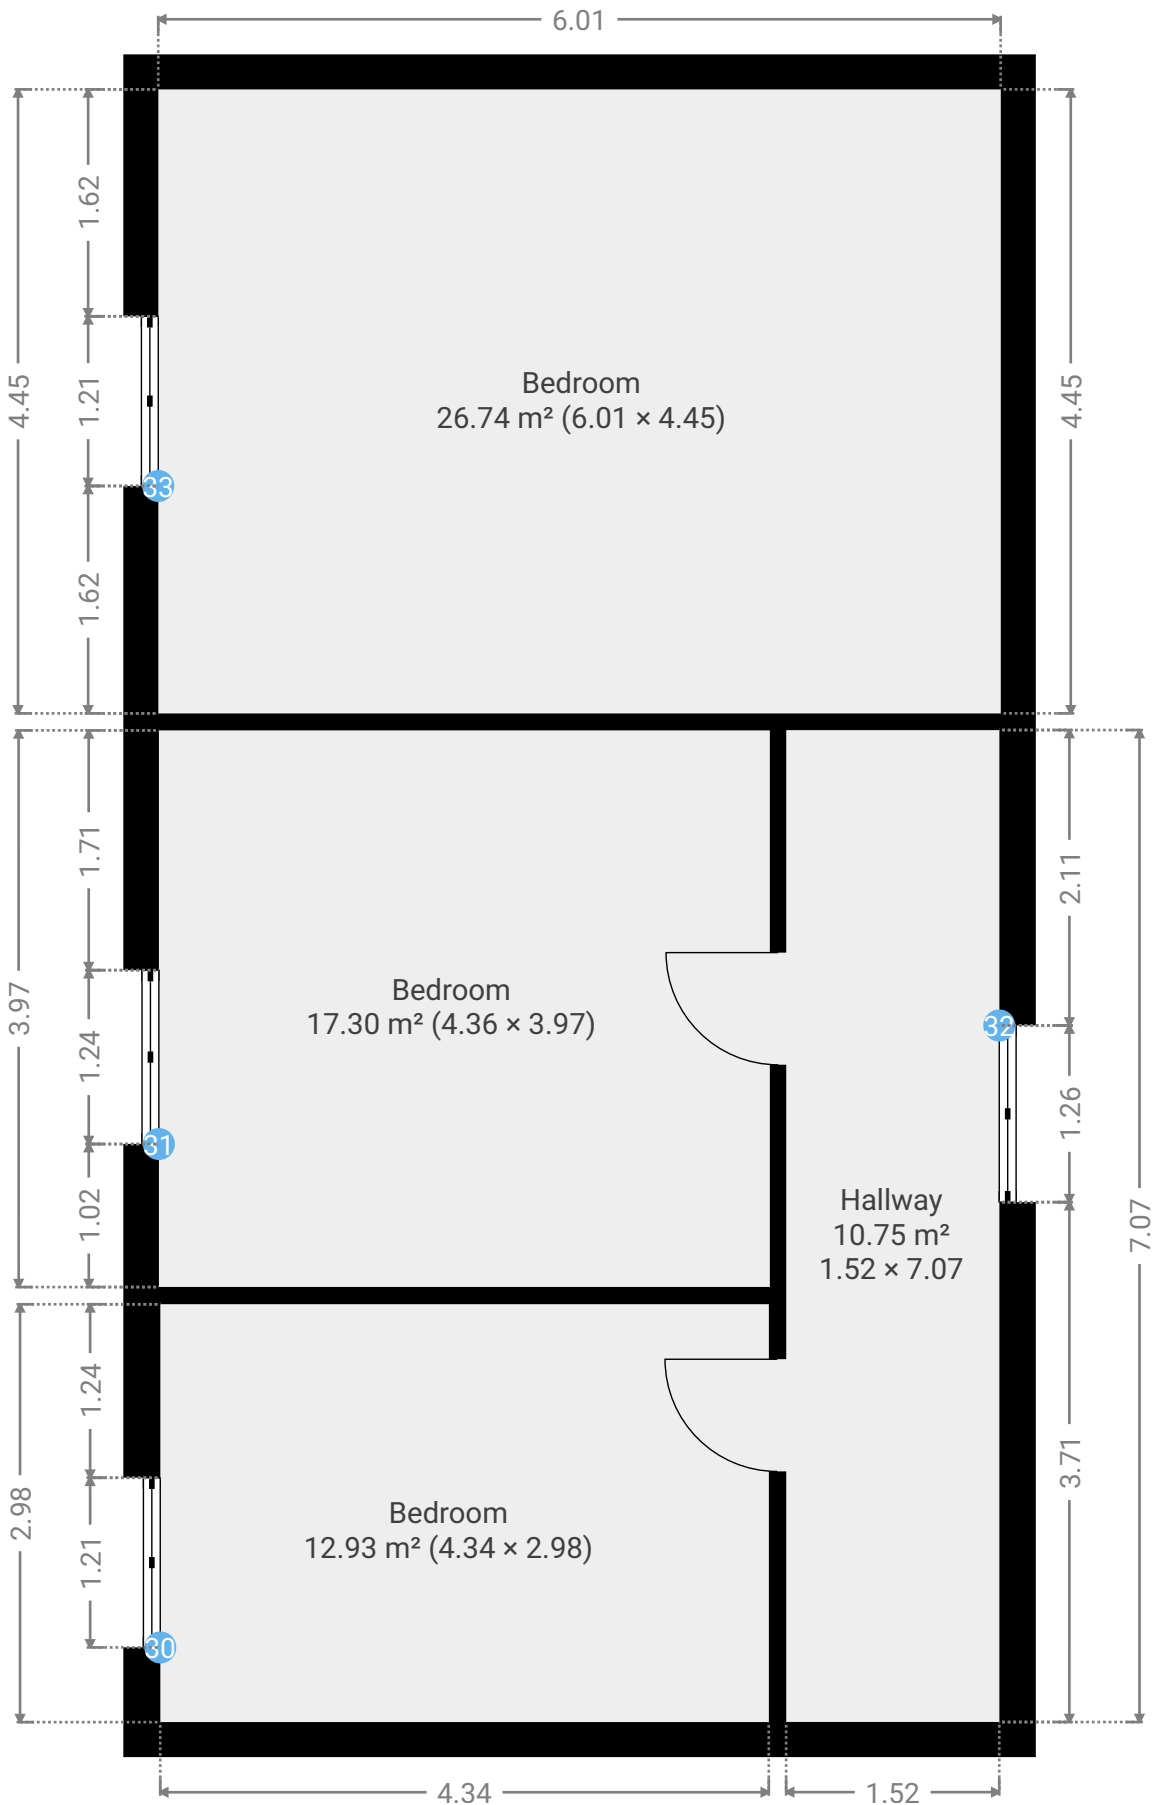

Height

1.81 m

Notes

Raam:
- Profiel: hout
- Beglazing: enkel glas

180. 20230121 - Koning Leopoldstraat 12, 9920 Lievegem

12 Koning Leopoldstraat, 9920 Lievegem, Vlaams Gewest, België
TOTAL AREA: 131.42 m² • LIVING AREA: 131.42 m² • FLOORS: 2 • ROOMS: 10

Height
1.81 m

Notes

Raam:
- Profiel: hout
- Beglazing: enkel glas
- Zonwering: geen

26 FRENCH WINDOW

Height
1.82 m

Notes

Raam:
- Profiel: hout
- Beglazing: enkel glas
- Zonwering: geen

180. 20230121 - Koning Leopoldstraat 12, 9920 Lievegem

12 Koning Leopoldstraat, 9920 Lievegem, Vlaams Gewest, België
TOTAL AREA: 131.42 m² • LIVING AREA: 131.42 m² • FLOORS: 2 • ROOMS: 10

▼ Photos/Living Room

180. 20230121 - Koning Leopoldstraat 12, 9920 Lievegem

12 Koning Leopoldstraat, 9920 Lievegem, Vlaams Gewest, België
TOTAL AREA: 131.42 m² • LIVING AREA: 131.42 m² • FLOORS: 2 • ROOMS: 10

▼ 1st Floor

TOTAL AREA: 67.70 m² • LIVING AREA: 67.70 m² • ROOMS: 4

THIS FLOORPLAN IS PROVIDED WITHOUT WARRANTY OF ANY KIND. SENSOPIA DISCLAIMS ANY WARRANTY INCLUDING, WITHOUT LIMITATION, SATISFACTORY QUALITY OR ACCURACY OF DIMENSIONS.