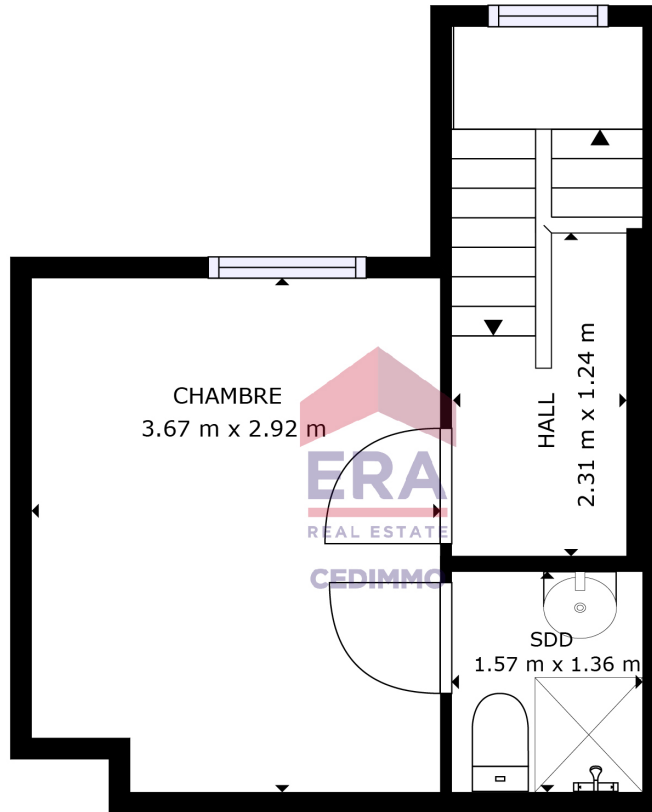

GROSS INTERNAL AREA
FLOOR 1: 66 m², FLOOR 2: 18 m²
TOTAL: 84 m²