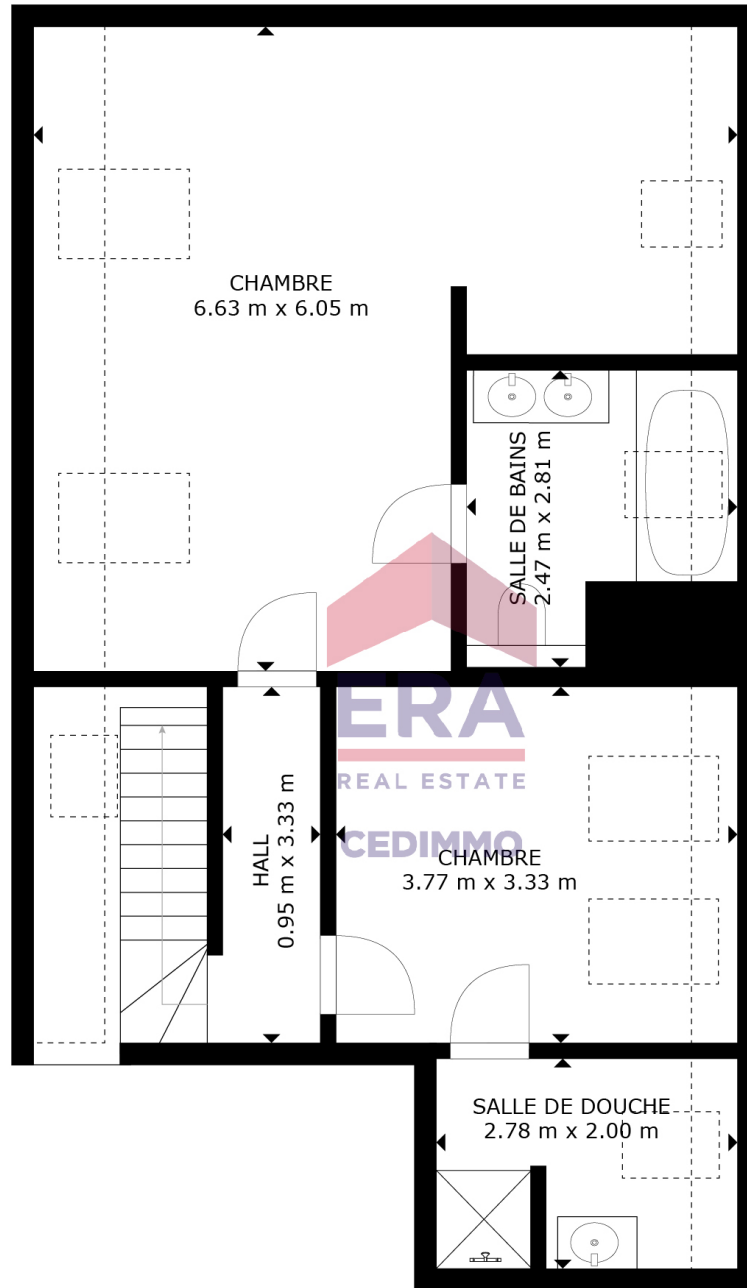

GROSS INTERNAL AREA
 FLOOR 1: 114 m², FLOOR 2: 60 m²
 TOTAL: 174 m²
 REDUCE HEADROOM BELOW: 1.5: 9 m²
 SIZES AND DIMENSIONS ARE APPROXIMATE, ACTUAL MAY VARY.

ERA CEDIMMO

GROSS INTERNAL AREA
 FLOOR 1: 114 m², FLOOR 2: 60 m²
 TOTAL: 174 m²
 REDUCE HEADROOM BELOW: 1.5: 9 m²
 SIZES AND DIMENSIONS ARE APPROXIMATE, ACTUAL MAY VARY.