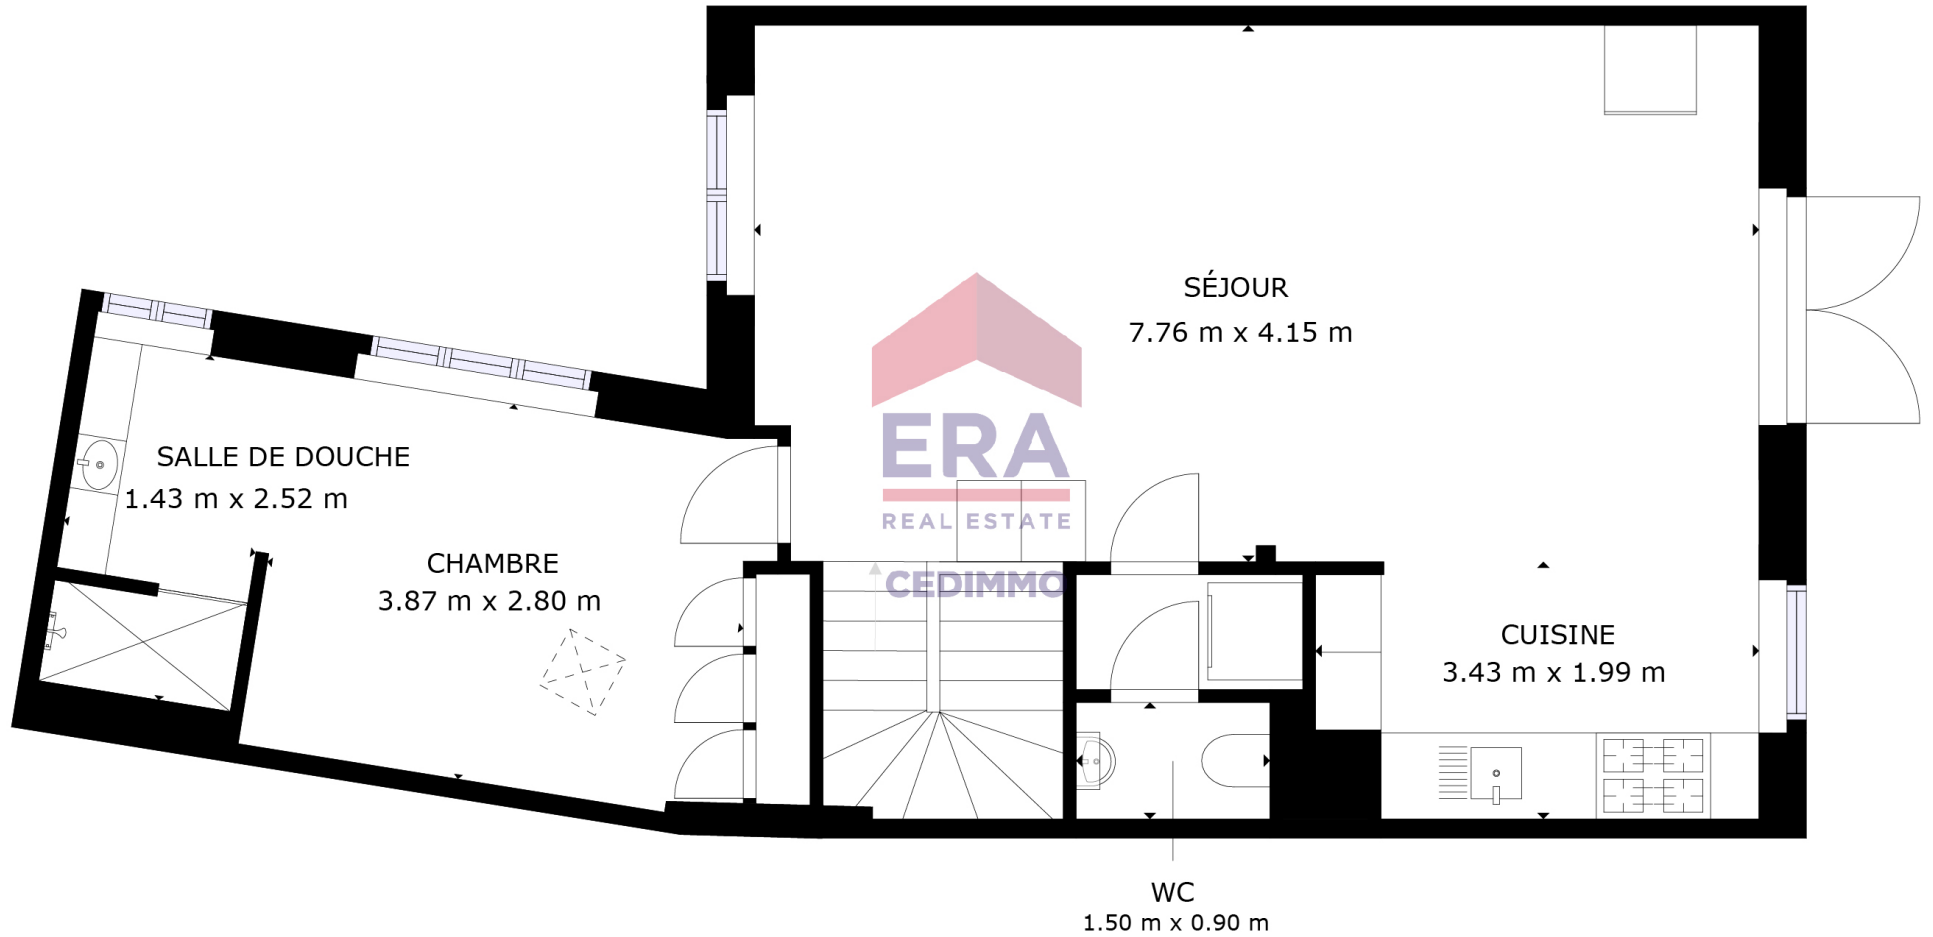

SOUS-SOL

GROSS INTERNAL AREA
 FLOOR 1: 88 m², FLOOR 2: 64 m²
 TOTAL: 152 m²
 SIZE AND DIMENSIONS ARE APPROXIMATE, ACTUAL MAY VARY

ERA CEDIMMO

REZ-DE-CHAUSSÉE

GROSS INTERNAL AREA
 FLOOR 1: 88 m², FLOOR 2: 64 m²
 TOTAL: 152 m²
 SIZE AND DIMENSIONS ARE APPROXIMATE, ACTUAL MAY VARY

ERA CEDIMMO

PREMIER ÉTAGE

GROSS INTERNAL AREA
 FLOOR 1: 88 m², FLOOR 2: 64 m²
 TOTAL: 152 m²
 SIZE AND DIMENSIONS ARE APPROXIMATE, ACTUAL MAY VARY

ERA CEDIMMO

GROSS INTERNAL AREA
TOTAL: 63 m²

SIZES AND DIMENSIONS ARE APPROXIMATE, ACTUAL MAY VARY.