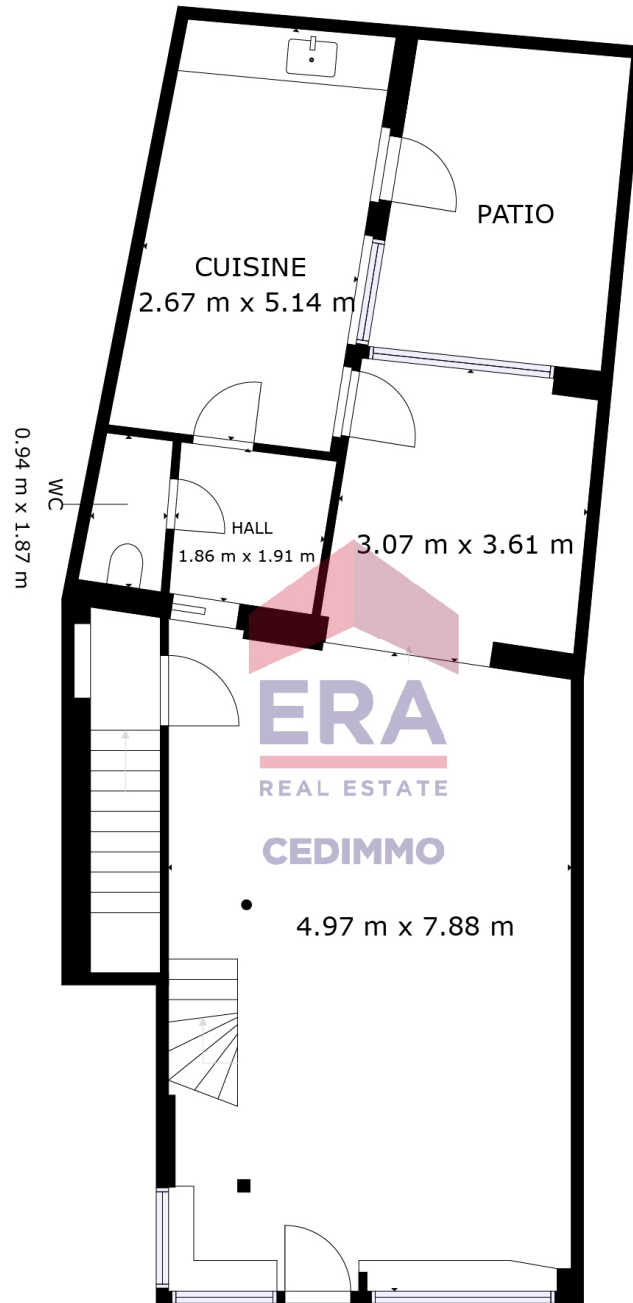

SOUS-SOL

GROSS INTERNAL AREA
 FLOOR 1: 88 m², FLOOR 2: 64 m²
 TOTAL: 152 m²
 SIZE AND DIMENSIONS ARE APPROXIMATE, ACTUAL MAY VARY

ERA CEDIMMO

REZ-DE-CHAUSSÉE

GROSS INTERNAL AREA
 FLOOR 1: 88 m², FLOOR 2: 64 m²
 TOTAL: 152 m²
 SIZE AND DIMENSIONS ARE APPROXIMATE, ACTUAL MAY VARY

ERA CEDIMMO

PREMIER ÉTAGE

GROSS INTERNAL AREA
 FLOOR 1: 88 m², FLOOR 2: 64 m²
 TOTAL: 152 m²
 SIZE AND DIMENSIONS ARE APPROXIMATE, ACTUAL MAY VARY

ERA CEDIMMO

GROSS INTERNAL AREA
TOTAL: 63 m²

SIZES AND DIMENSIONS ARE APPROXIMATE, ACTUAL MAY VARY.