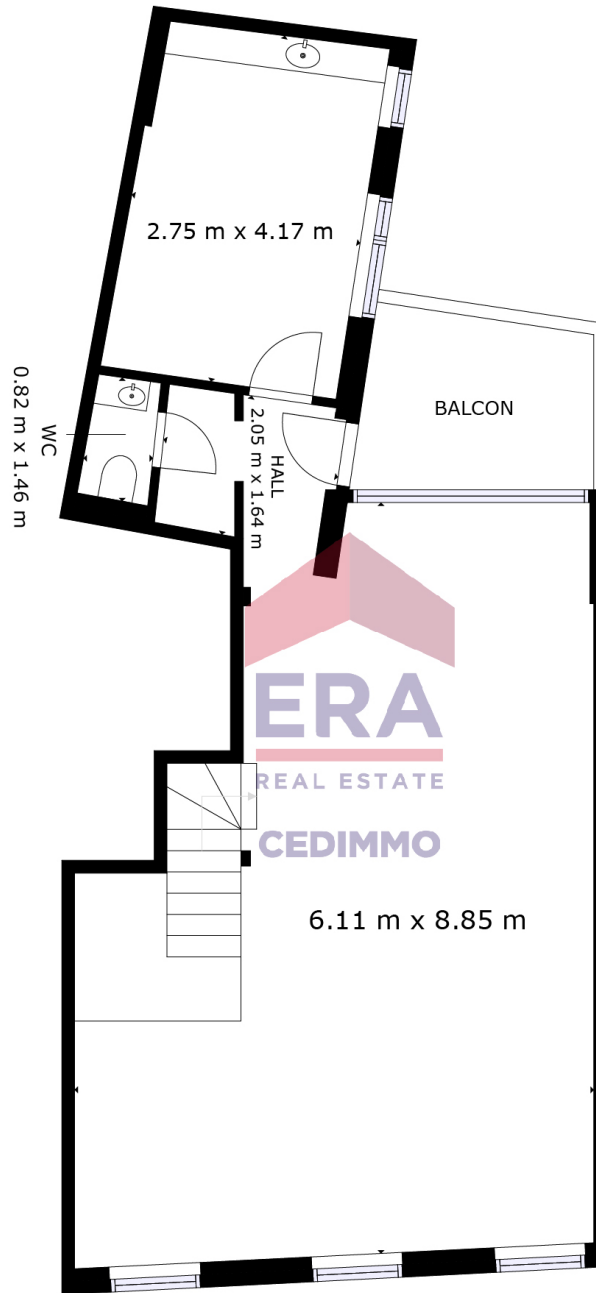

SOUS-SOL

GROSS INTERNAL AREA
 FLOOR 1: 88 m², FLOOR 2: 64 m²
 TOTAL: 152 m²
 SIZE AND DIMENSIONS ARE APPROXIMATE, ACTUAL MAY VARY

ERA CEDIMMO

REZ-DE-CHAUSSÉE

GROSS INTERNAL AREA
 FLOOR 1: 88 m², FLOOR 2: 64 m²
 TOTAL: 152 m²
 SIZE AND DIMENSIONS ARE APPROXIMATE, ACTUAL MAY VARY

ERA CEDIMMO

PREMIER ÉTAGE

GROSS INTERNAL AREA
 FLOOR 1: 88 m², FLOOR 2: 64 m²
 TOTAL: 152 m²
 SIZE AND DIMENSIONS ARE APPROXIMATE, ACTUAL MAY VARY

ERA CEDIMMO

GROSS INTERNAL AREA
TOTAL: 63 m²

SIZES AND DIMENSIONS ARE APPROXIMATE, ACTUAL MAY VARY.