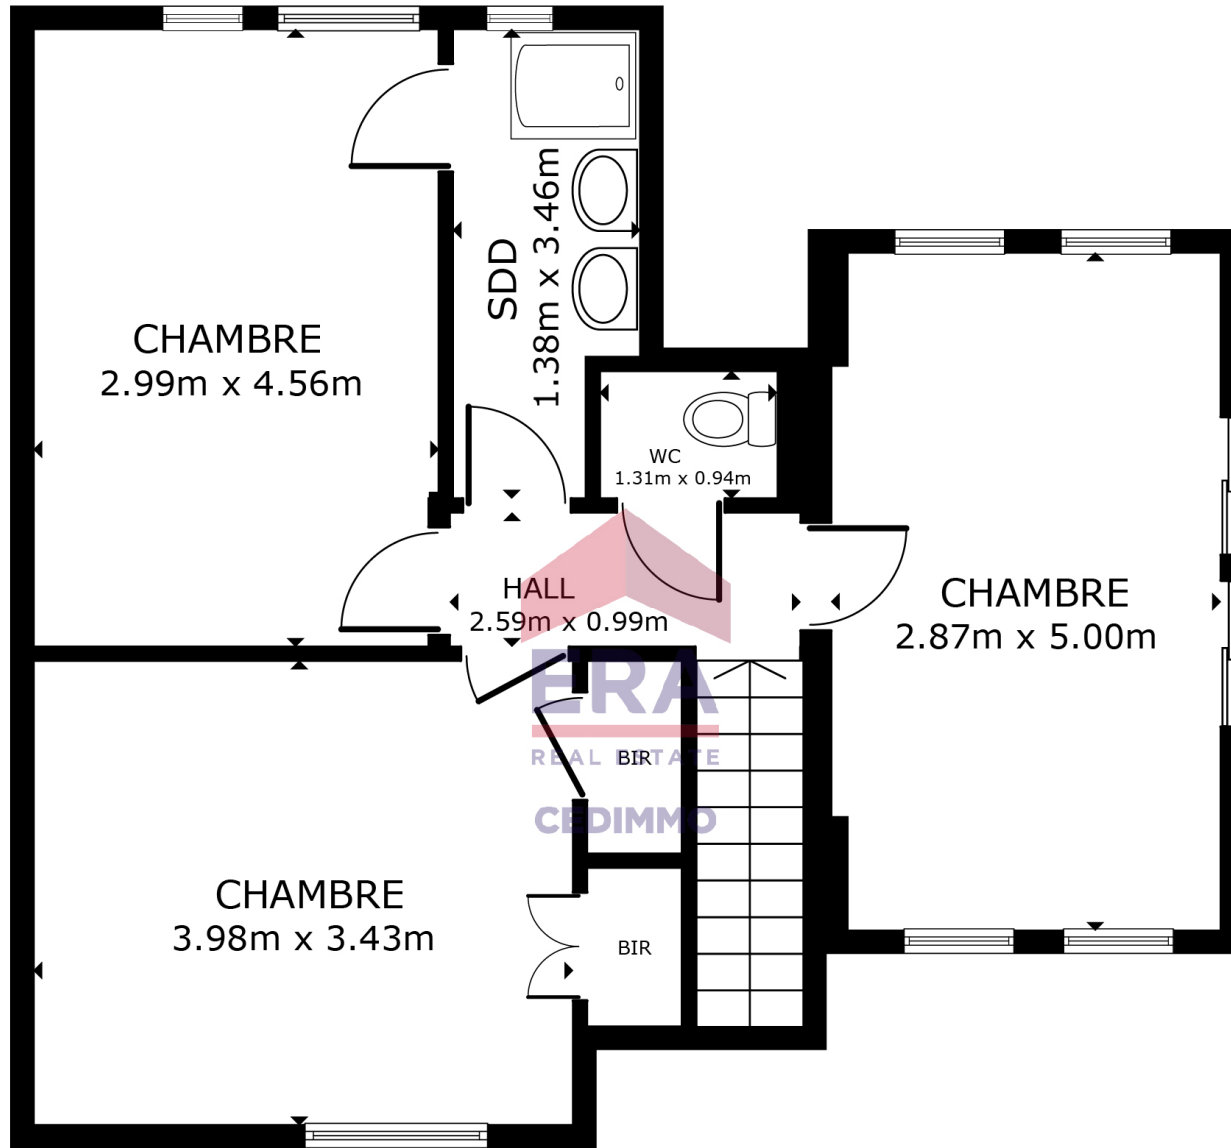

SOUS-SOL

GROSS INTERNAL AREA
 FLOOR 1 95.5 sq.m. FLOOR 2 95.1 sq.m. FLOOR 3 56.8 sq.m.
 TOTAL : 247.3 sq.m.
 SIZES AND DIMENSIONS ARE APPROXIMATE, ACTUAL MAY VARY.

ERA CEDIMMO

REZ-DE-CHAUSSÉE

GROSS INTERNAL AREA
 FLOOR 1 95.5 sq.m. FLOOR 2 95.1 sq.m. FLOOR 3 56.8 sq.m.
 TOTAL : 247.3 sq.m.
 SIZES AND DIMENSIONS ARE APPROXIMATE, ACTUAL MAY VARY.

ERA CEDIMMO

PREMIER ÉTAGE

GROSS INTERNAL AREA
 FLOOR 1 95.5 sq.m. FLOOR 2 95.1 sq.m. FLOOR 3 56.8 sq.m.
 TOTAL : 247.3 sq.m.
 SIZES AND DIMENSIONS ARE APPROXIMATE, ACTUAL MAY VARY.

ERA CEDIMMO