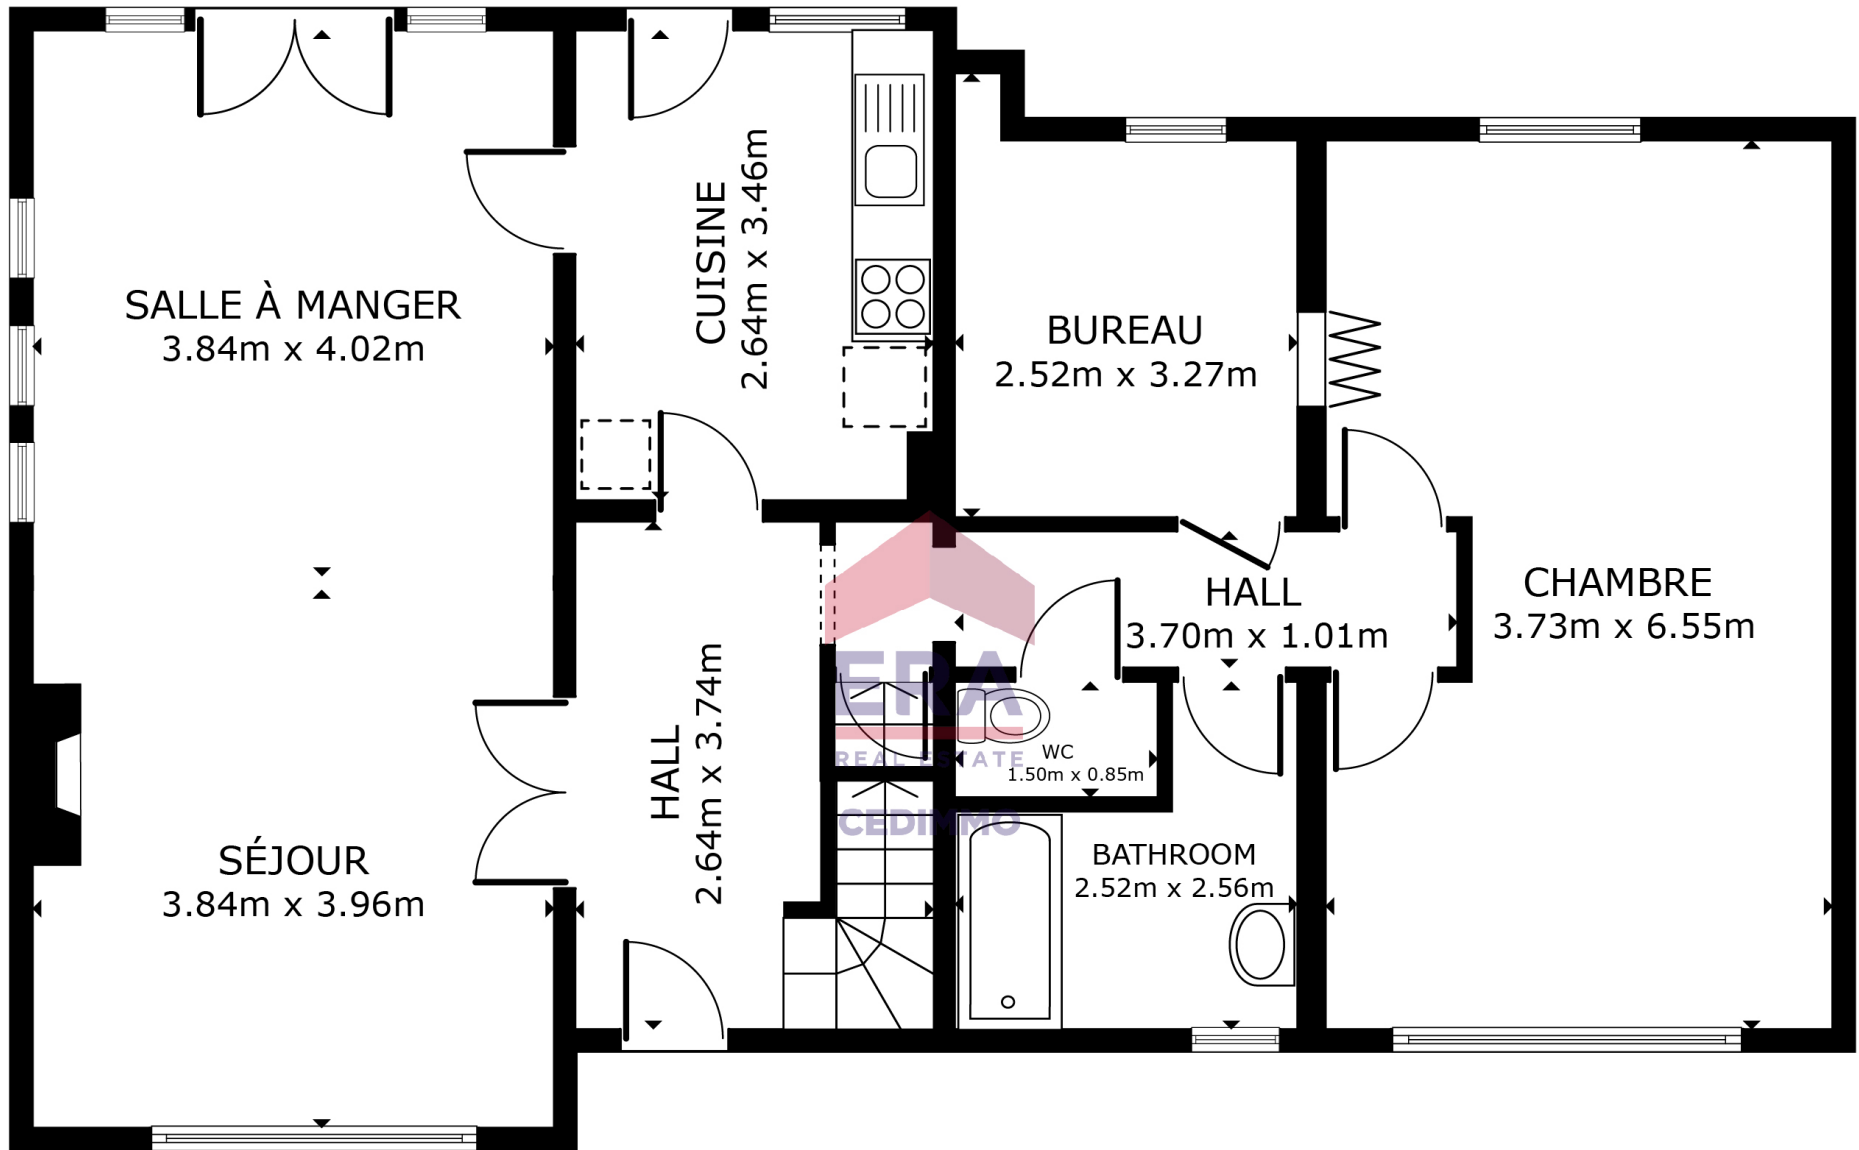

SOUS-SOL

GROSS INTERNAL AREA
 FLOOR 1 95.5 sq.m. FLOOR 2 95.1 sq.m. FLOOR 3 56.8 sq.m.
 TOTAL : 247.3 sq.m.
 SIZES AND DIMENSIONS ARE APPROXIMATE, ACTUAL MAY VARY.

ERA CEDIMMO

REZ-DE-CHAUSSÉE

GROSS INTERNAL AREA
 FLOOR 1 95.5 sq.m. FLOOR 2 95.1 sq.m. FLOOR 3 56.8 sq.m.
 TOTAL : 247.3 sq.m.
 SIZES AND DIMENSIONS ARE APPROXIMATE, ACTUAL MAY VARY.

ERA CEDIMMO

PREMIER ÉTAGE

GROSS INTERNAL AREA
 FLOOR 1 95.5 sq.m. FLOOR 2 95.1 sq.m. FLOOR 3 56.8 sq.m.
 TOTAL : 247.3 sq.m.
 SIZES AND DIMENSIONS ARE APPROXIMATE, ACTUAL MAY VARY.

ERA CEDIMMO