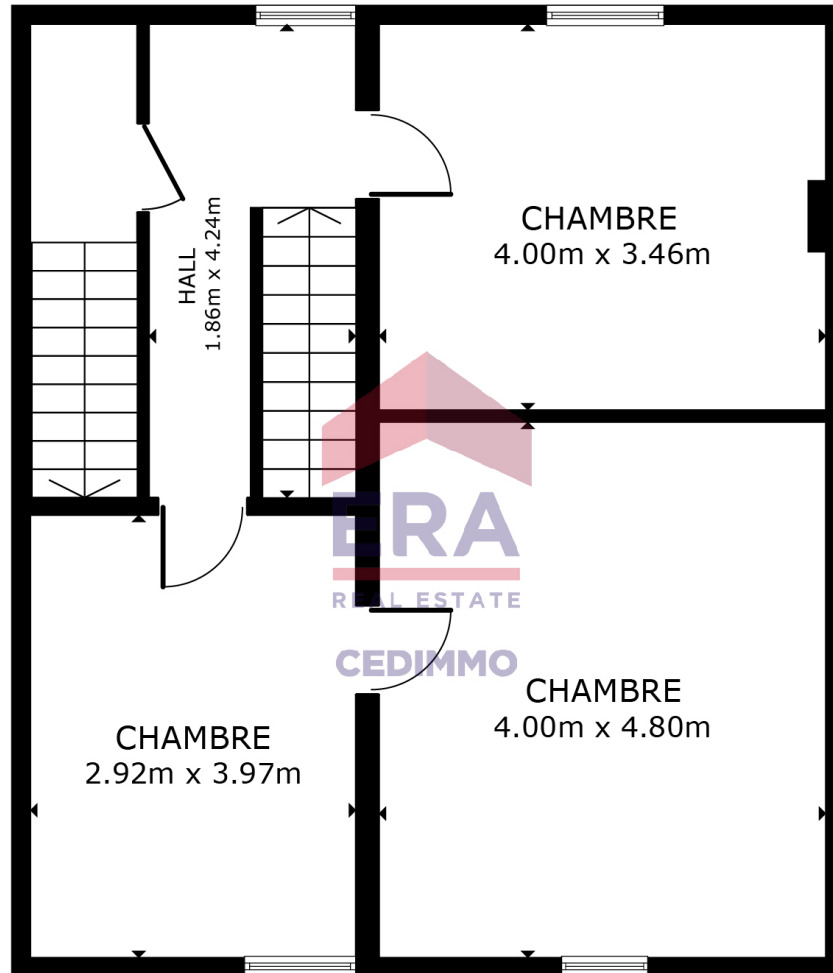

GROSS INTERNAL AREA
 FLOOR 1 114.0 m² FLOOR 2 95.0 m² FLOOR 3 59.6 m² FLOOR 4 48.2 m²
 EXCLUDED AREAS : REDUCED HEADROOM 19.1 m²
 TOTAL : 216.8 m²

SIZES AND DIMENSIONS ARE APPROXIMATE, ACTUAL MAY VARY.

SOUS-SOL

ERA CEDIMMO

GROSS INTERNAL AREA
 FLOOR 1 114.0 m² FLOOR 2 95.0 m² FLOOR 3 59.6 m² FLOOR 4 48.2 m²
 EXCLUDED AREAS : REDUCED HEADROOM 19.1 m²
 TOTAL : 216.8 m²

SIZES AND DIMENSIONS ARE APPROXIMATE, ACTUAL MAY VARY.

REZ-DE-CHAUSSÉE

ERA CEDIMMO

PREMIER ÉTAGE

GROSS INTERNAL AREA
 FLOOR 1 114.0 m² FLOOR 2 95.0 m² FLOOR 3 59.6 m² FLOOR 4 48.2 m²
 EXCLUDED AREAS : REDUCED HEADROOM 19.1 m²
 TOTAL : 216.8 m²
 SIZES AND DIMENSIONS ARE APPROXIMATE, ACTUAL MAY VARY.

ERA CEDIMMO

GROSS INTERNAL AREA
 FLOOR 1 114.0 m² FLOOR 2 95.0 m² FLOOR 3 59.6 m² FLOOR 4 48.2 m²
 EXCLUDED AREAS : REDUCED HEADROOM 19.1 m²
 TOTAL : 216.8 m²

SIZES AND DIMENSIONS ARE APPROXIMATE, ACTUAL MAY VARY.