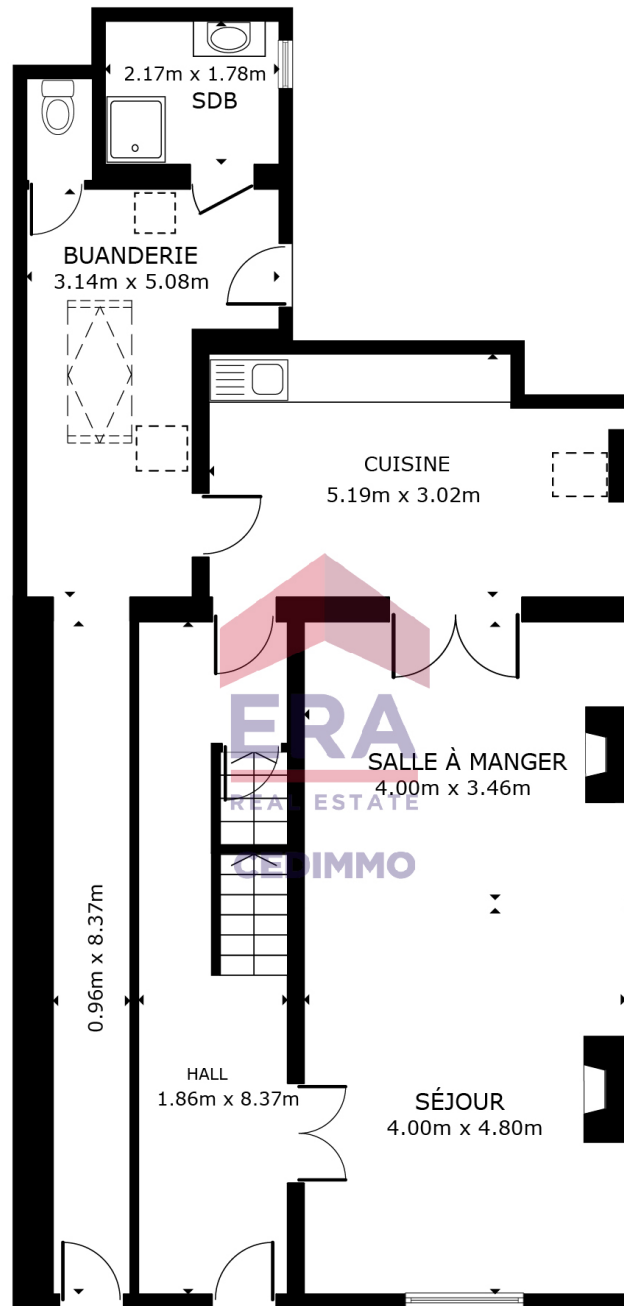

GROSS INTERNAL AREA
 FLOOR 1 114.0 m² FLOOR 2 95.0 m² FLOOR 3 59.6 m² FLOOR 4 48.2 m²
 EXCLUDED AREAS : REDUCED HEADROOM 19.1 m²
 TOTAL : 216.8 m²

SIZES AND DIMENSIONS ARE APPROXIMATE, ACTUAL MAY VARY.

SOUS-SOL

ERA CEDIMMO

GROSS INTERNAL AREA
 FLOOR 1 114.0 m² FLOOR 2 95.0 m² FLOOR 3 59.6 m² FLOOR 4 48.2 m²
 EXCLUDED AREAS : REDUCED HEADROOM 19.1 m²
 TOTAL : 216.8 m²

SIZES AND DIMENSIONS ARE APPROXIMATE, ACTUAL MAY VARY.

REZ-DE-CHAUSSÉE

ERA CEDIMMO

PREMIER ÉTAGE

GROSS INTERNAL AREA
 FLOOR 1 114.0 m² FLOOR 2 95.0 m² FLOOR 3 59.6 m² FLOOR 4 48.2 m²
 EXCLUDED AREAS : REDUCED HEADROOM 19.1 m²
 TOTAL : 216.8 m²
 SIZES AND DIMENSIONS ARE APPROXIMATE, ACTUAL MAY VARY.

ERA CEDIMMO

GROSS INTERNAL AREA
 FLOOR 1 114.0 m² FLOOR 2 95.0 m² FLOOR 3 59.6 m² FLOOR 4 48.2 m²
 EXCLUDED AREAS : REDUCED HEADROOM 19.1 m²
 TOTAL : 216.8 m²

SIZES AND DIMENSIONS ARE APPROXIMATE, ACTUAL MAY VARY.