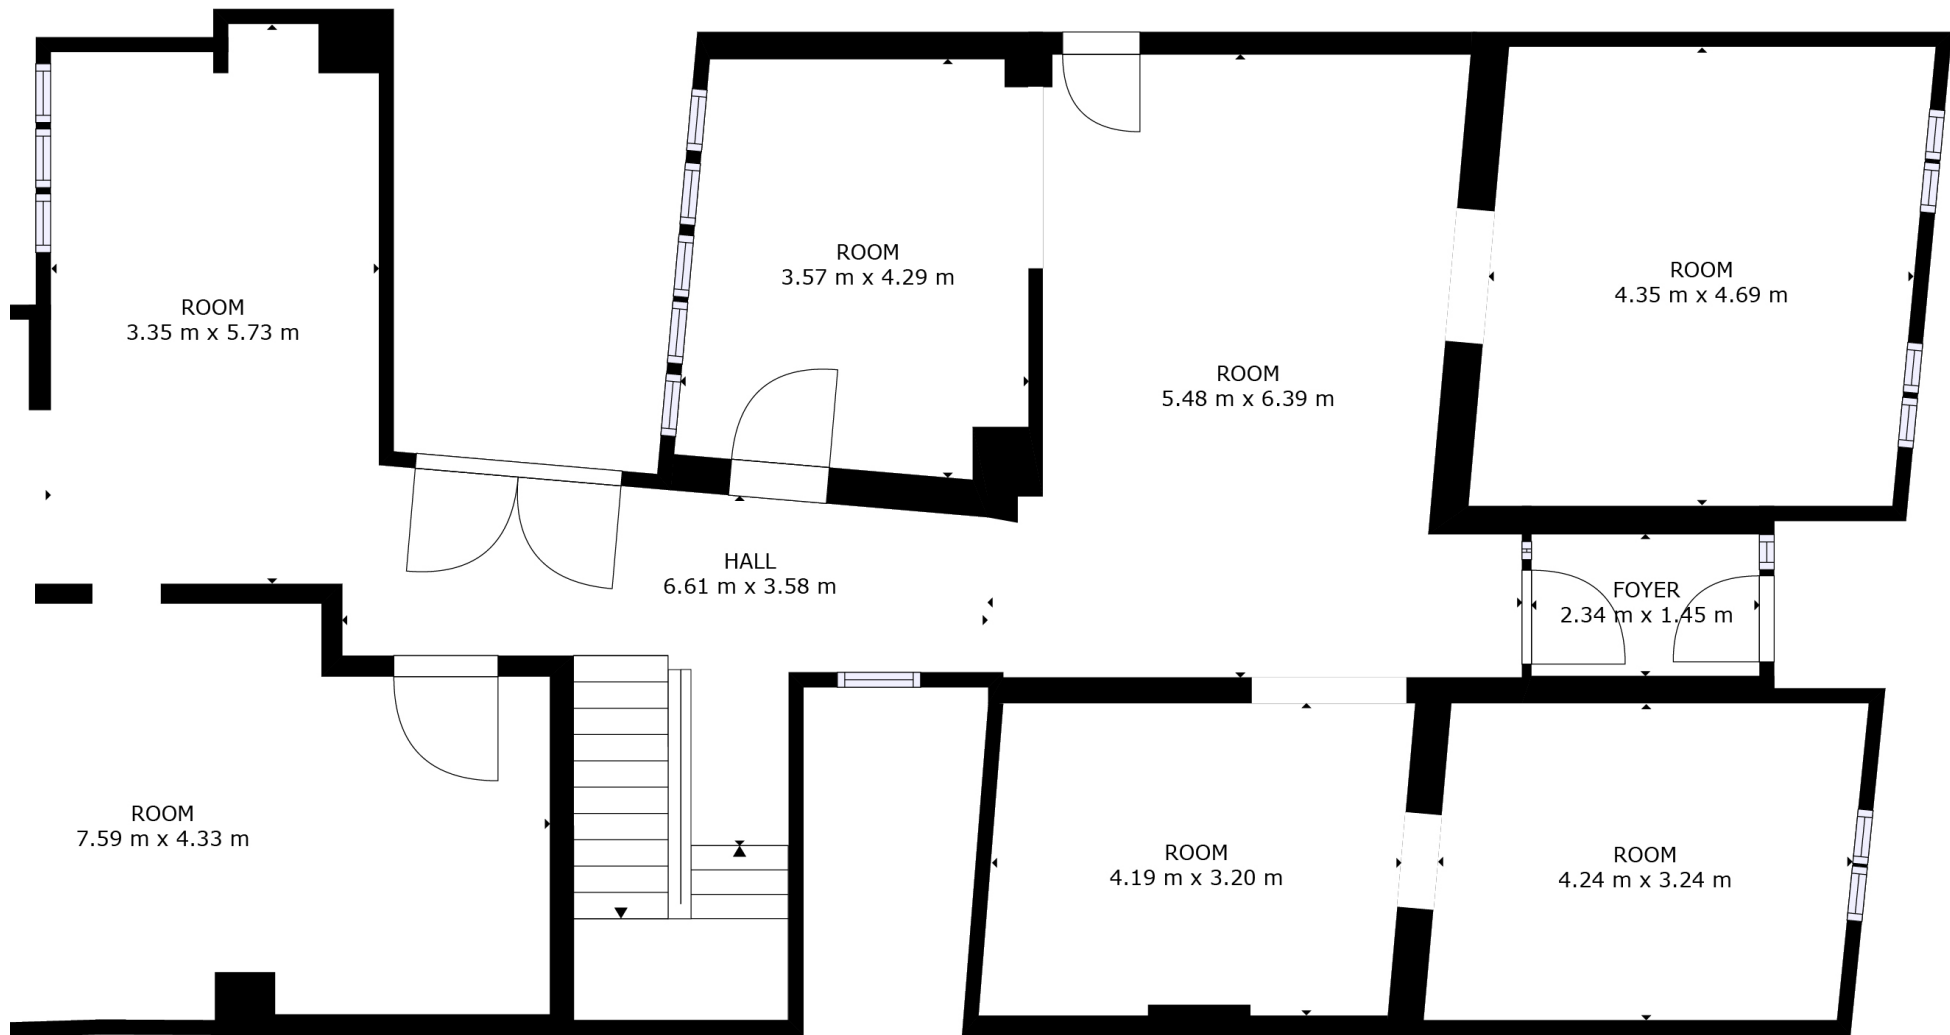

REZ-DE-CHAUSSÉE

GROSS INTERNAL AREA
 FLOOR 1: 350 m², FLOOR 2: 105 m²
 FLOOR 3: 102 m², EXCLUDED AREAS:
 REDUCED HEADROOM BELOW 1.5M: 4 m²
 TOTAL: 557 m²

SIZES AND DIMENSIONS ARE APPROXIMATE, ACTUAL MAY VARY.

ERA CEDIMMO

REZ-DE-CHAUSSÉE

GROSS INTERNAL AREA
 FLOOR 1: 350 m², FLOOR 2: 105 m²
 FLOOR 3: 102 m², EXCLUDED AREAS:
 REDUCED HEADROOM BELOW 1.5M: 4 m²
 TOTAL: 557 m²

SIZES AND DIMENSIONS ARE APPROXIMATE, ACTUAL MAY VARY.

ERA CEDIMMO

PREMIER ÉTAGE

GROSS INTERNAL AREA
 FLOOR 1: 350 m², FLOOR 2: 105 m²
 FLOOR 3: 102 m², EXCLUDED AREAS:
 REDUCED HEADROOM BELOW 1.5M: 4 m²
 TOTAL: 557 m²

SIZES AND DIMENSIONS ARE APPROXIMATE, ACTUAL MAY VARY.

ERA CEDIMMO

DEUXIÈME ÉTAGE

GROSS INTERNAL AREA
 FLOOR 1: 350 m², FLOOR 2: 105 m²
 FLOOR 3: 102 m², EXCLUDED AREAS:
 REDUCED HEADROOM BELOW 1.5M: 4 m²
 TOTAL: 557 m²

SIZES AND DIMENSIONS ARE APPROXIMATE, ACTUAL MAY VARY.