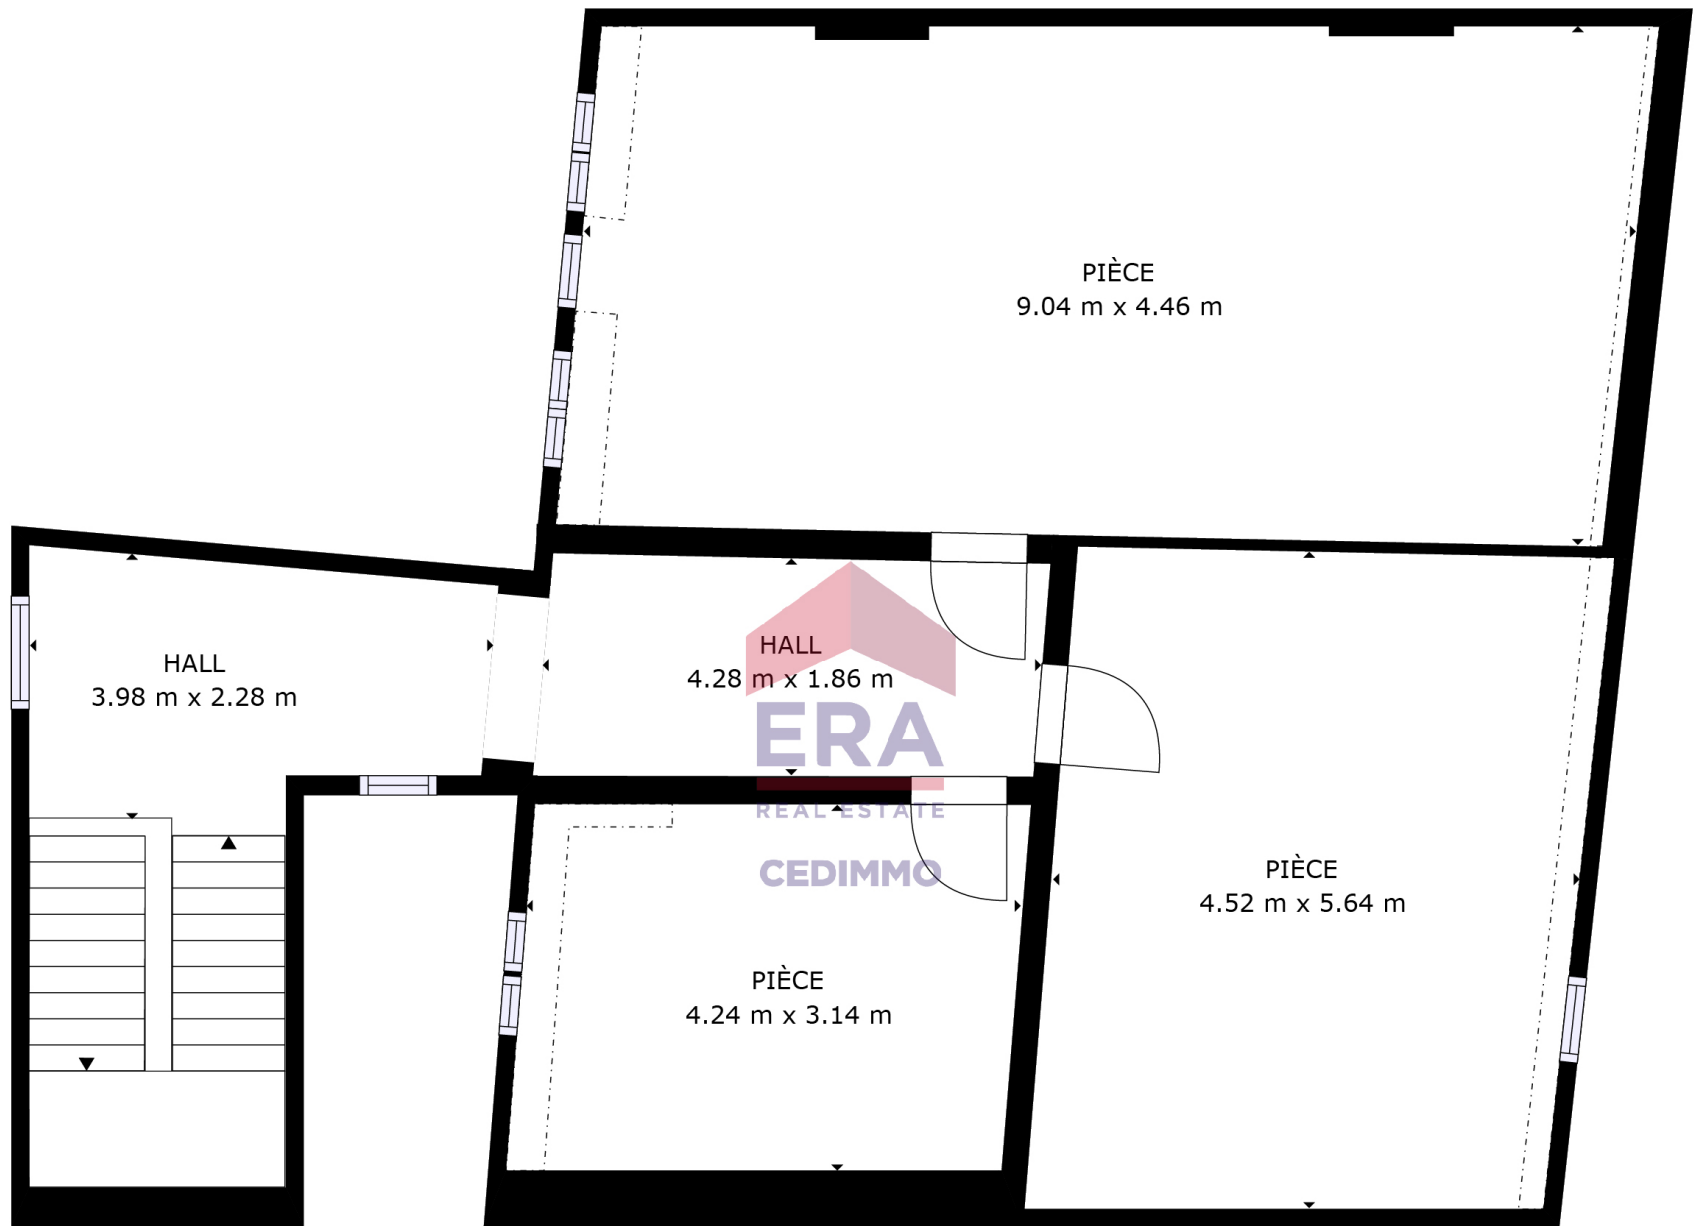

REZ-DE-CHAUSSÉE

GROSS INTERNAL AREA
 FLOOR 1: 350 m², FLOOR 2: 105 m²
 FLOOR 3: 102 m², EXCLUDED AREAS:
 REDUCED HEADROOM BELOW 1.5M: 4 m²
 TOTAL: 557 m²

SIZES AND DIMENSIONS ARE APPROXIMATE, ACTUAL MAY VARY.

ERA CEDIMMO

REZ-DE-CHAUSSÉE

GROSS INTERNAL AREA
 FLOOR 1: 350 m², FLOOR 2: 105 m²
 FLOOR 3: 102 m², EXCLUDED AREAS:
 REDUCED HEADROOM BELOW 1.5M: 4 m²
 TOTAL: 557 m²

SIZES AND DIMENSIONS ARE APPROXIMATE, ACTUAL MAY VARY.

ERA CEDIMMO

PREMIER ÉTAGE

GROSS INTERNAL AREA
 FLOOR 1: 350 m², FLOOR 2: 105 m²
 FLOOR 3: 102 m², EXCLUDED AREAS:
 REDUCED HEADROOM BELOW 1.5M: 4 m²
 TOTAL: 557 m²

SIZES AND DIMENSIONS ARE APPROXIMATE, ACTUAL MAY VARY.

ERA CEDIMMO

DEUXIÈME ÉTAGE

GROSS INTERNAL AREA
 FLOOR 1: 350 m², FLOOR 2: 105 m²
 FLOOR 3: 102 m², EXCLUDED AREAS:
 REDUCED HEADROOM BELOW 1.5M: 4 m²
 TOTAL: 557 m²

SIZES AND DIMENSIONS ARE APPROXIMATE, ACTUAL MAY VARY.