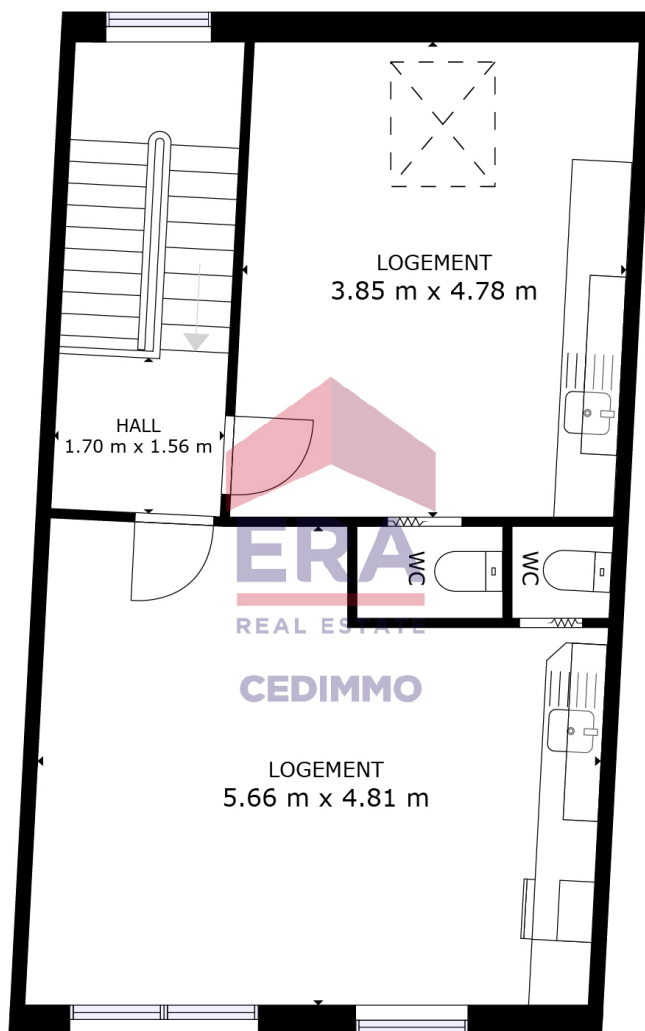

GROSS INTERNAL AREA
 BASEMENT 1: 55 m², FLOOR 1: 76 m², FLOOR 2: 76 m², FLOOR 3: 55 m²
 TOTAL: 262 m²

SIZES AND DIMENSIONS ARE APPROXIMATE, ACTUAL MAY VARY.

GROSS INTERNAL AREA
 BASEMENT 1: 55 m², FLOOR 1: 76 m², FLOOR 2: 76 m², FLOOR 3: 55 m²
 TOTAL: 262 m²

SIZES AND DIMENSIONS ARE APPROXIMATE, ACTUAL MAY VARY.

REZ-DE-CHAUSSÉE

ERA CEDIMMO

GROSS INTERNAL AREA
 BASEMENT 1: 55 m², FLOOR 1: 76 m², FLOOR 2: 76 m², FLOOR 3: 55 m²
 TOTAL: 262 m²

SIZES AND DIMENSIONS ARE APPROXIMATE, ACTUAL MAY VARY.

PREMIER ÉTAGE

ERA CEDIMMO

DEUXIÈME ÉTAGE

GROSS INTERNAL AREA
 BASEMENT 1: 55 m², FLOOR 1: 76 m², FLOOR 2: 76 m², FLOOR 3: 55 m²
 TOTAL: 262 m²

SIZES AND DIMENSIONS ARE APPROXIMATE, ACTUAL MAY VARY.

ERA CEDIMMO