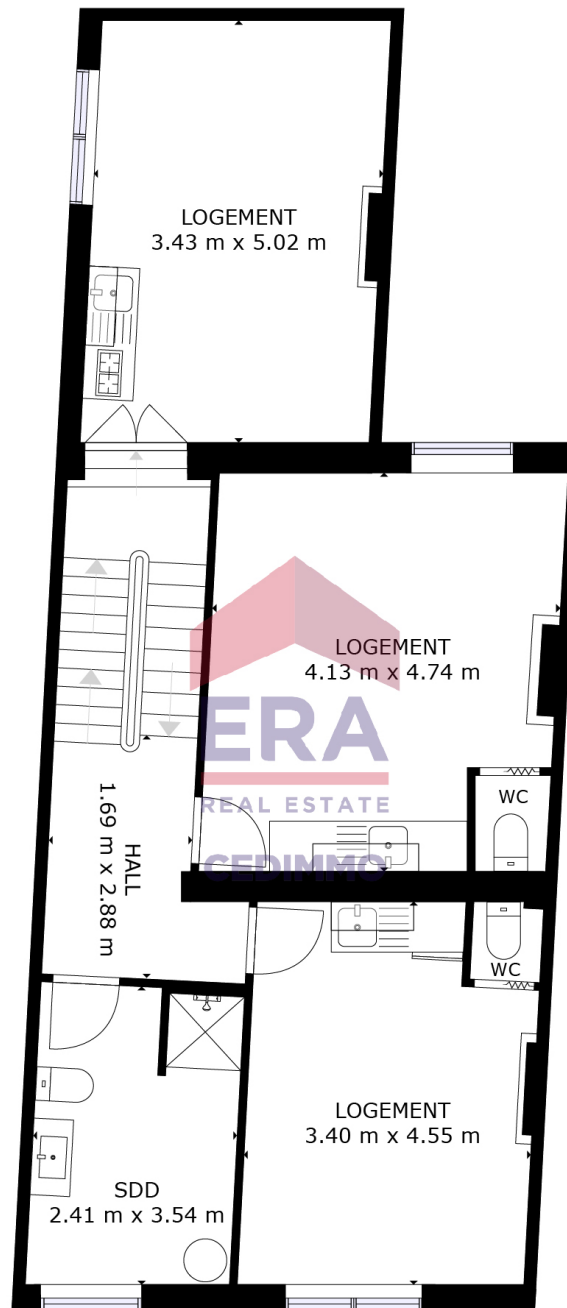

GROSS INTERNAL AREA
 BASEMENT 1: 55 m², FLOOR 1: 76 m², FLOOR 2: 76 m², FLOOR 3: 55 m²
 TOTAL: 262 m²

SIZES AND DIMENSIONS ARE APPROXIMATE, ACTUAL MAY VARY.

GROSS INTERNAL AREA
 BASEMENT 1: 55 m², FLOOR 1: 76 m², FLOOR 2: 76 m², FLOOR 3: 55 m²
 TOTAL: 262 m²

SIZES AND DIMENSIONS ARE APPROXIMATE, ACTUAL MAY VARY.

REZ-DE-CHAUSSÉE

ERA CEDIMMO

GROSS INTERNAL AREA
 BASEMENT 1: 55 m², FLOOR 1: 76 m², FLOOR 2: 76 m², FLOOR 3: 55 m²
 TOTAL: 262 m²

SIZES AND DIMENSIONS ARE APPROXIMATE, ACTUAL MAY VARY.

PREMIER ÉTAGE

ERA CEDIMMO

DEUXIÈME ÉTAGE

GROSS INTERNAL AREA
 BASEMENT 1: 55 m², FLOOR 1: 76 m², FLOOR 2: 76 m², FLOOR 3: 55 m²
 TOTAL: 262 m²

SIZES AND DIMENSIONS ARE APPROXIMATE, ACTUAL MAY VARY.

ERA CEDIMMO