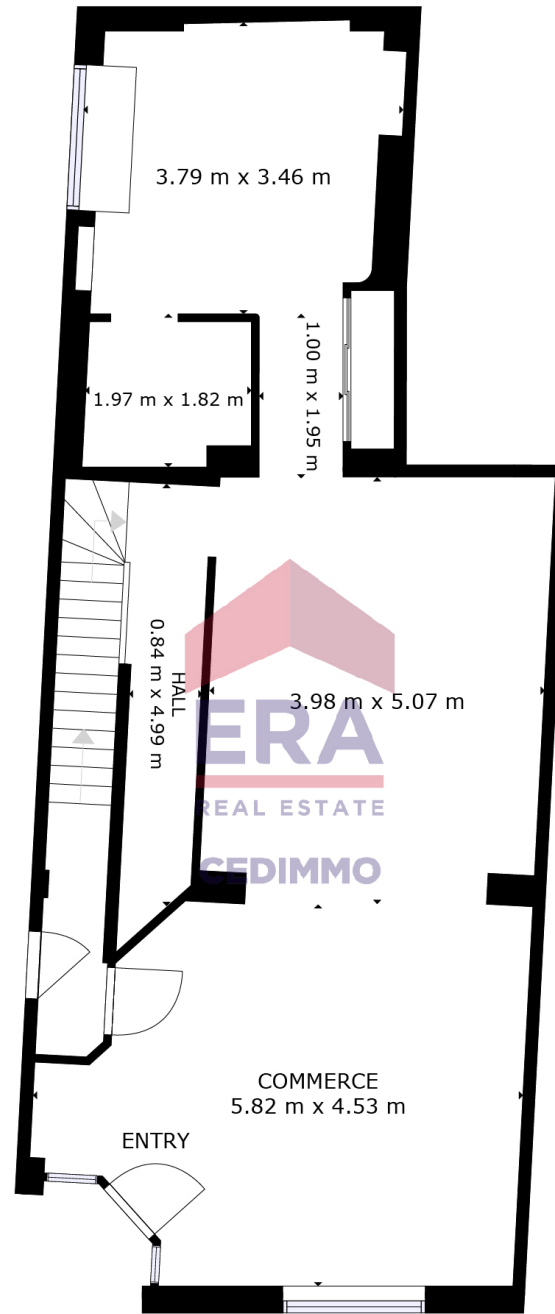

GROSS INTERNAL AREA
 BASEMENT 1: 55 m², FLOOR 1: 76 m², FLOOR 2: 76 m², FLOOR 3: 55 m²
 TOTAL: 262 m²

SIZES AND DIMENSIONS ARE APPROXIMATE, ACTUAL MAY VARY.

GROSS INTERNAL AREA
 BASEMENT 1: 55 m², FLOOR 1: 76 m², FLOOR 2: 76 m², FLOOR 3: 55 m²
 TOTAL: 262 m²

SIZES AND DIMENSIONS ARE APPROXIMATE, ACTUAL MAY VARY.

REZ-DE-CHAUSSÉE

ERA CEDIMMO

GROSS INTERNAL AREA
 BASEMENT 1: 55 m², FLOOR 1: 76 m², FLOOR 2: 76 m², FLOOR 3: 55 m²
 TOTAL: 262 m²

SIZES AND DIMENSIONS ARE APPROXIMATE, ACTUAL MAY VARY.

PREMIER ÉTAGE

ERA CEDIMMO

DEUXIÈME ÉTAGE

GROSS INTERNAL AREA
 BASEMENT 1: 55 m², FLOOR 1: 76 m², FLOOR 2: 76 m², FLOOR 3: 55 m²
 TOTAL: 262 m²

SIZES AND DIMENSIONS ARE APPROXIMATE, ACTUAL MAY VARY.

ERA CEDIMMO