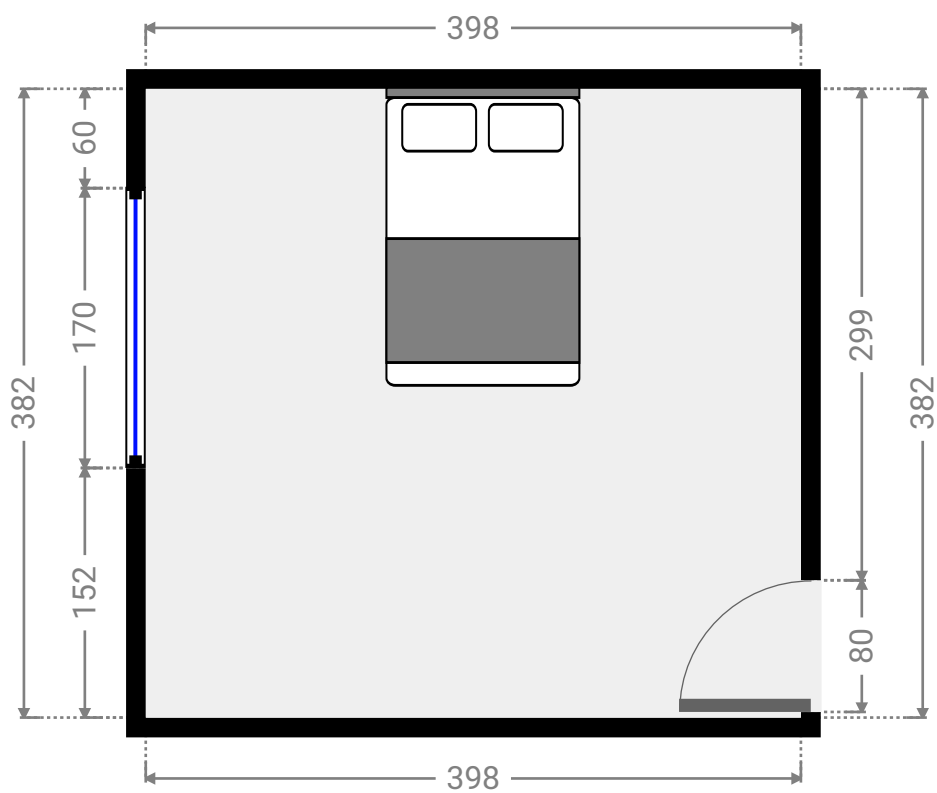

▼ Ground Floor

▼ Balcony/Ground Floor

WIDTH: 85 cm
LENGTH: 667 cm
PERIMETER: 1503 cm

▼ Bathroom/Ground Floor

WIDTH: 262 cm
LENGTH: 260 cm
PERIMETER: 1044 cm

▼ Bedroom/Ground Floor

WIDTH: 398 cm
LENGTH: 382 cm
PERIMETER: 1560 cm

▼ Hall/Ground Floor

WIDTH: 262 cm
LENGTH: 271 cm
PERIMETER: 1066 cm

▼ Kitchen/Ground Floor

WIDTH: 364 cm
LENGTH: 196 cm
PERIMETER: 1117 cm

▼ Laundry Room/Ground Floor

WIDTH: 370 cm
LENGTH: 199 cm
PERIMETER: 1135 cm

▼ Living Room/Ground Floor

WIDTH: 745 cm
LENGTH: 447 cm
PERIMETER: 2384 cm

▼ Study/Ground Floor

WIDTH: 399 cm
LENGTH: 273 cm
PERIMETER: 1343 cm

▼ Toilet/Ground Floor

WIDTH: 111 cm
LENGTH: 81 cm
PERIMETER: 384 cm