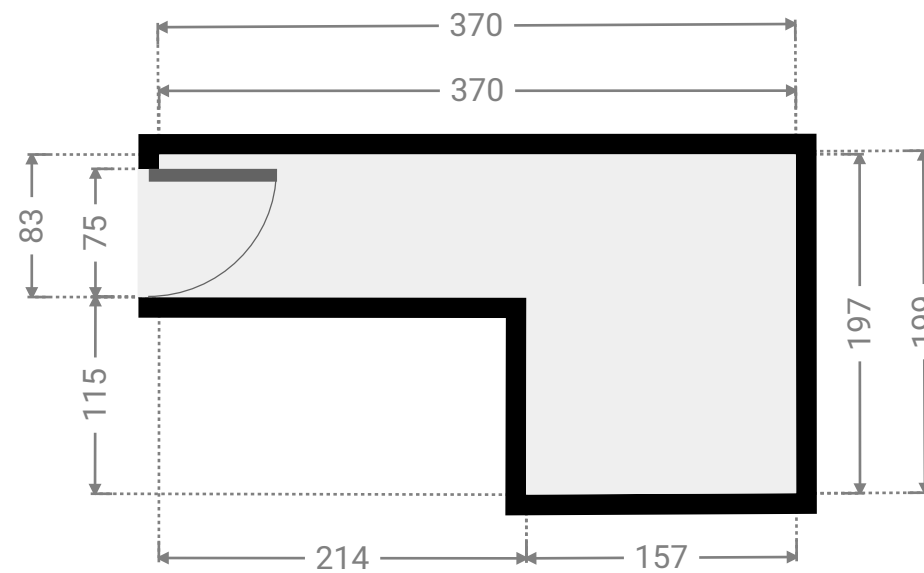

▼ Ground Floor

▼ Balcony/Ground Floor

WIDTH: 85 cm
LENGTH: 667 cm
PERIMETER: 1503 cm

▼ Bathroom/Ground Floor

WIDTH: 262 cm
LENGTH: 260 cm
PERIMETER: 1044 cm

▼ Bedroom/Ground Floor

WIDTH: 398 cm
LENGTH: 382 cm
PERIMETER: 1560 cm

▼ Hall/Ground Floor

WIDTH: 262 cm
LENGTH: 271 cm
PERIMETER: 1066 cm

▼ Kitchen/Ground Floor

WIDTH: 364 cm
LENGTH: 196 cm
PERIMETER: 1117 cm

▼ Laundry Room/Ground Floor

WIDTH: 370 cm
LENGTH: 199 cm
PERIMETER: 1135 cm

▼ Living Room/Ground Floor

WIDTH: 745 cm
LENGTH: 447 cm
PERIMETER: 2384 cm

▼ Study/Ground Floor

WIDTH: 399 cm
LENGTH: 273 cm
PERIMETER: 1343 cm

▼ Toilet/Ground Floor

WIDTH: 111 cm
LENGTH: 81 cm
PERIMETER: 384 cm