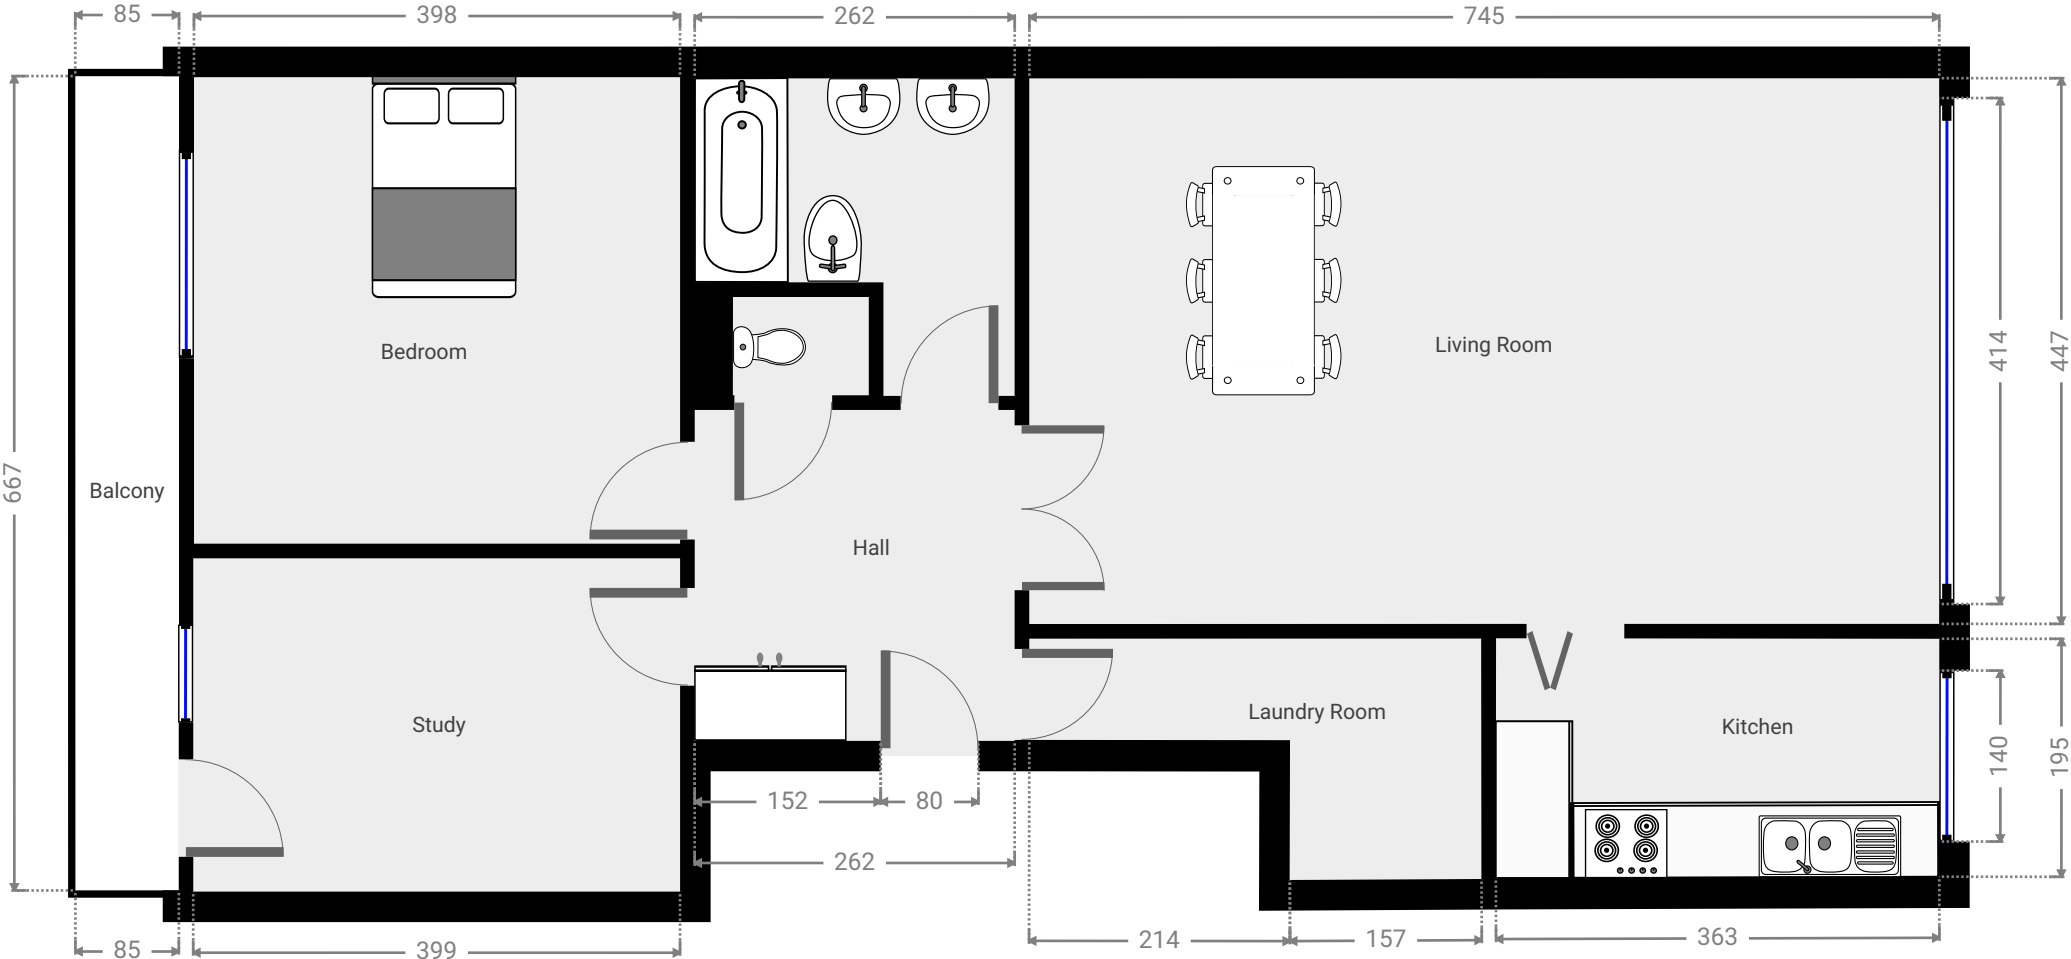

▼ Ground Floor

▼ Balcony/Ground Floor

WIDTH: 85 cm
LENGTH: 667 cm
PERIMETER: 1503 cm

▼ Bathroom/Ground Floor

WIDTH: 262 cm
LENGTH: 260 cm
PERIMETER: 1044 cm

▼ Bedroom/Ground Floor

WIDTH: 398 cm
LENGTH: 382 cm
PERIMETER: 1560 cm

▼ Hall/Ground Floor

WIDTH: 262 cm
LENGTH: 271 cm
PERIMETER: 1066 cm

▼ Kitchen/Ground Floor

WIDTH: 364 cm
LENGTH: 196 cm
PERIMETER: 1117 cm

▼ Laundry Room/Ground Floor

WIDTH: 370 cm
LENGTH: 199 cm
PERIMETER: 1135 cm

▼ Living Room/Ground Floor

WIDTH: 745 cm
LENGTH: 447 cm
PERIMETER: 2384 cm

▼ Study/Ground Floor

WIDTH: 399 cm
LENGTH: 273 cm
PERIMETER: 1343 cm

▼ Toilet/Ground Floor

WIDTH: 111 cm
LENGTH: 81 cm
PERIMETER: 384 cm