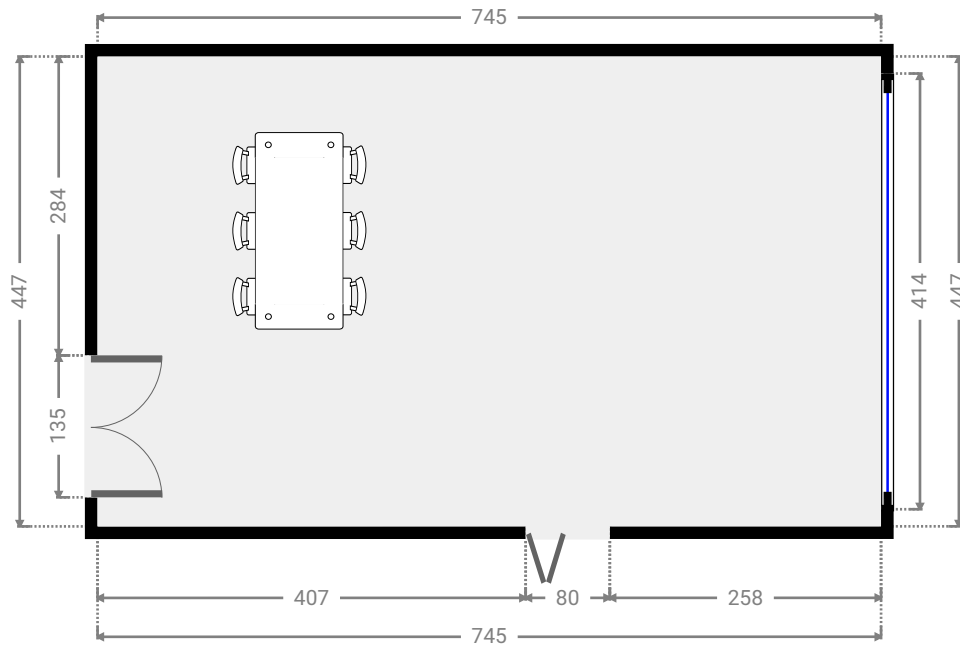

▼ Ground Floor

▼ Balcony/Ground Floor

WIDTH: 85 cm
LENGTH: 667 cm
PERIMETER: 1503 cm

▼ Bathroom/Ground Floor

WIDTH: 262 cm
LENGTH: 260 cm
PERIMETER: 1044 cm

▼ Bedroom/Ground Floor

WIDTH: 398 cm
LENGTH: 382 cm
PERIMETER: 1560 cm

▼ Hall/Ground Floor

WIDTH: 262 cm
LENGTH: 271 cm
PERIMETER: 1066 cm

▼ Kitchen/Ground Floor

WIDTH: 364 cm
LENGTH: 196 cm
PERIMETER: 1117 cm

▼ Laundry Room/Ground Floor

WIDTH: 370 cm
LENGTH: 199 cm
PERIMETER: 1135 cm

▼ Living Room/Ground Floor

WIDTH: 745 cm
LENGTH: 447 cm
PERIMETER: 2384 cm

▼ Study/Ground Floor

WIDTH: 399 cm
LENGTH: 273 cm
PERIMETER: 1343 cm

▼ Toilet/Ground Floor

WIDTH: 111 cm
LENGTH: 81 cm
PERIMETER: 384 cm