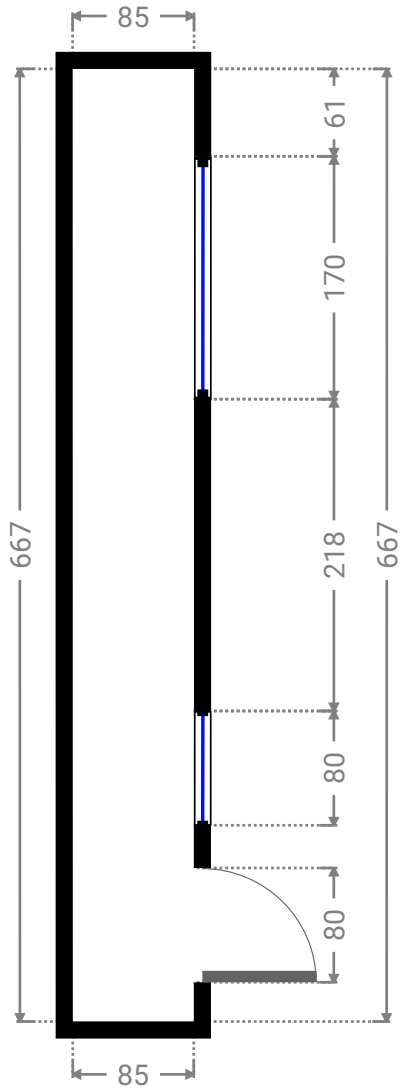

▼ Ground Floor

▼ Balcony/Ground Floor

WIDTH: 85 cm
LENGTH: 667 cm
PERIMETER: 1503 cm

▼ Bathroom/Ground Floor

WIDTH: 262 cm
LENGTH: 260 cm
PERIMETER: 1044 cm

▼ Bedroom/Ground Floor

WIDTH: 398 cm
LENGTH: 382 cm
PERIMETER: 1560 cm

▼ Hall/Ground Floor

WIDTH: 262 cm
LENGTH: 271 cm
PERIMETER: 1066 cm

▼ Kitchen/Ground Floor

WIDTH: 364 cm
LENGTH: 196 cm
PERIMETER: 1117 cm

▼ Laundry Room/Ground Floor

WIDTH: 370 cm
LENGTH: 199 cm
PERIMETER: 1135 cm

▼ Living Room/Ground Floor

WIDTH: 745 cm
LENGTH: 447 cm
PERIMETER: 2384 cm

▼ Study/Ground Floor

WIDTH: 399 cm
LENGTH: 273 cm
PERIMETER: 1343 cm

▼ Toilet/Ground Floor

WIDTH: 111 cm
LENGTH: 81 cm
PERIMETER: 384 cm