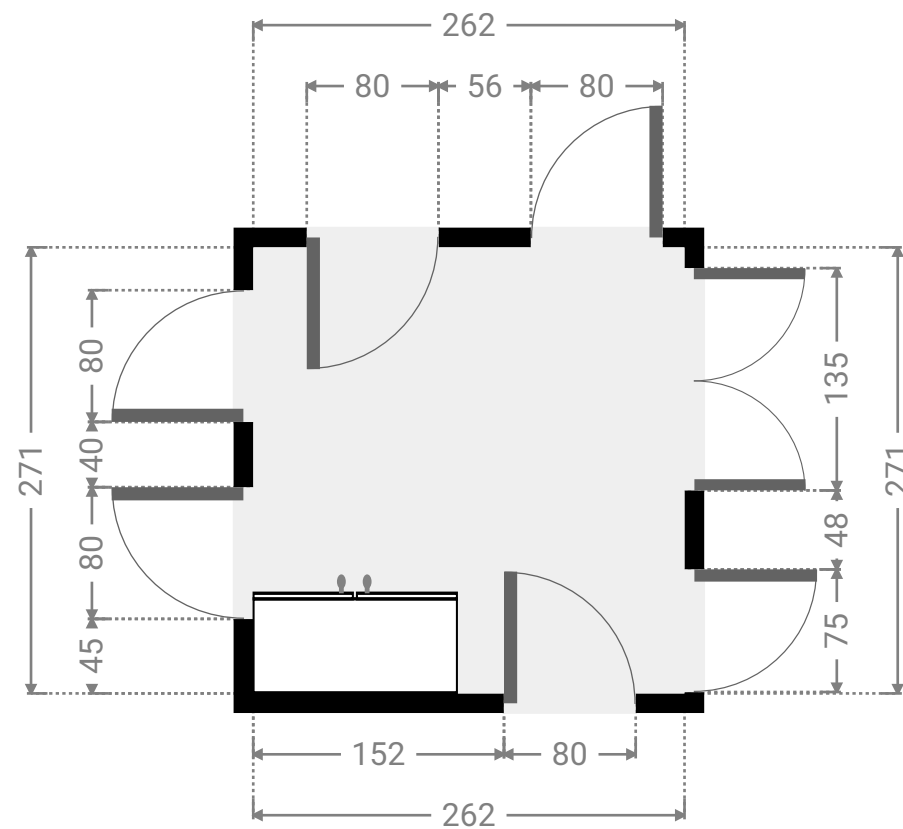

▼ Ground Floor

▼ Balcony/Ground Floor

WIDTH: 85 cm
LENGTH: 667 cm
PERIMETER: 1503 cm

▼ Bathroom/Ground Floor

WIDTH: 262 cm
LENGTH: 260 cm
PERIMETER: 1044 cm

▼ Bedroom/Ground Floor

WIDTH: 398 cm
LENGTH: 382 cm
PERIMETER: 1560 cm

▼ Hall/Ground Floor

WIDTH: 262 cm
LENGTH: 271 cm
PERIMETER: 1066 cm

▼ Kitchen/Ground Floor

WIDTH: 364 cm
LENGTH: 196 cm
PERIMETER: 1117 cm

▼ Laundry Room/Ground Floor

WIDTH: 370 cm
LENGTH: 199 cm
PERIMETER: 1135 cm

▼ Living Room/Ground Floor

WIDTH: 745 cm
LENGTH: 447 cm
PERIMETER: 2384 cm

▼ Study/Ground Floor

WIDTH: 399 cm
LENGTH: 273 cm
PERIMETER: 1343 cm

▼ Toilet/Ground Floor

WIDTH: 111 cm
LENGTH: 81 cm
PERIMETER: 384 cm