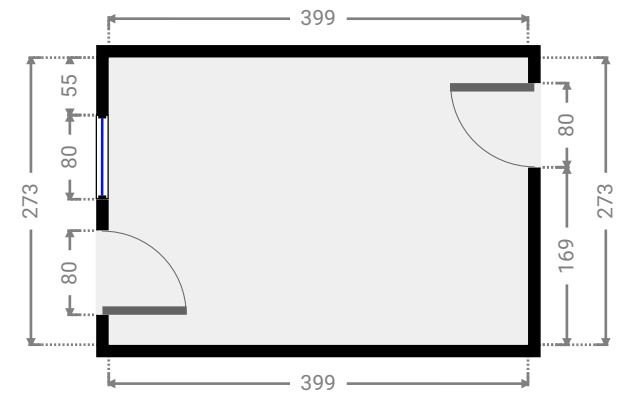

▼ Ground Floor

▼ Balcony/Ground Floor

WIDTH: 85 cm
LENGTH: 667 cm
PERIMETER: 1503 cm

▼ Bathroom/Ground Floor

WIDTH: 262 cm
LENGTH: 260 cm
PERIMETER: 1044 cm

▼ Bedroom/Ground Floor

WIDTH: 398 cm
LENGTH: 382 cm
PERIMETER: 1560 cm

▼ Hall/Ground Floor

WIDTH: 262 cm
LENGTH: 271 cm
PERIMETER: 1066 cm

▼ Kitchen/Ground Floor

WIDTH: 364 cm
LENGTH: 196 cm
PERIMETER: 1117 cm

▼ Laundry Room/Ground Floor

WIDTH: 370 cm
LENGTH: 199 cm
PERIMETER: 1135 cm

▼ Living Room/Ground Floor

WIDTH: 745 cm
LENGTH: 447 cm
PERIMETER: 2384 cm

▼ Study/Ground Floor

WIDTH: 399 cm
LENGTH: 273 cm
PERIMETER: 1343 cm

▼ Toilet/Ground Floor

WIDTH: 111 cm
LENGTH: 81 cm
PERIMETER: 384 cm