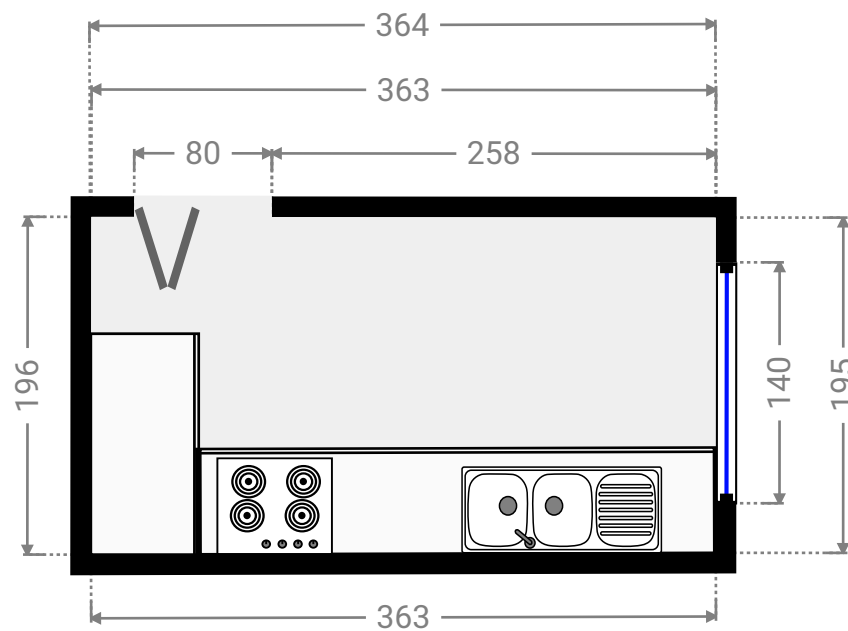

▼ Ground Floor

▼ Balcony/Ground Floor

WIDTH: 85 cm
LENGTH: 667 cm
PERIMETER: 1503 cm

▼ Bathroom/Ground Floor

WIDTH: 262 cm
LENGTH: 260 cm
PERIMETER: 1044 cm

▼ Bedroom/Ground Floor

WIDTH: 398 cm
LENGTH: 382 cm
PERIMETER: 1560 cm

▼ Hall/Ground Floor

WIDTH: 262 cm
LENGTH: 271 cm
PERIMETER: 1066 cm

▼ Kitchen/Ground Floor

WIDTH: 364 cm
LENGTH: 196 cm
PERIMETER: 1117 cm

▼ Laundry Room/Ground Floor

WIDTH: 370 cm
LENGTH: 199 cm
PERIMETER: 1135 cm

▼ Living Room/Ground Floor

WIDTH: 745 cm
LENGTH: 447 cm
PERIMETER: 2384 cm

▼ Study/Ground Floor

WIDTH: 399 cm
LENGTH: 273 cm
PERIMETER: 1343 cm

▼ Toilet/Ground Floor

WIDTH: 111 cm
LENGTH: 81 cm
PERIMETER: 384 cm