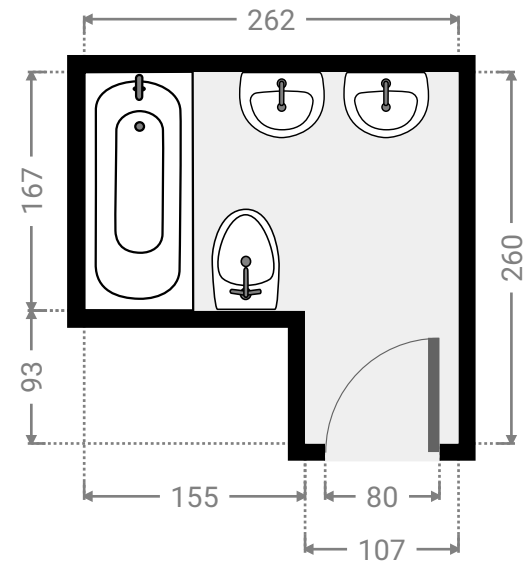

▼ Ground Floor

▼ Balcony/Ground Floor

WIDTH: 85 cm
LENGTH: 667 cm
PERIMETER: 1503 cm

▼ Bathroom/Ground Floor

WIDTH: 262 cm
LENGTH: 260 cm
PERIMETER: 1044 cm

▼ Bedroom/Ground Floor

WIDTH: 398 cm
LENGTH: 382 cm
PERIMETER: 1560 cm

▼ Hall/Ground Floor

WIDTH: 262 cm
LENGTH: 271 cm
PERIMETER: 1066 cm

▼ Kitchen/Ground Floor

WIDTH: 364 cm
LENGTH: 196 cm
PERIMETER: 1117 cm

▼ Laundry Room/Ground Floor

WIDTH: 370 cm
LENGTH: 199 cm
PERIMETER: 1135 cm

▼ Living Room/Ground Floor

WIDTH: 745 cm
LENGTH: 447 cm
PERIMETER: 2384 cm

▼ Study/Ground Floor

WIDTH: 399 cm
LENGTH: 273 cm
PERIMETER: 1343 cm

▼ Toilet/Ground Floor

WIDTH: 111 cm
LENGTH: 81 cm
PERIMETER: 384 cm