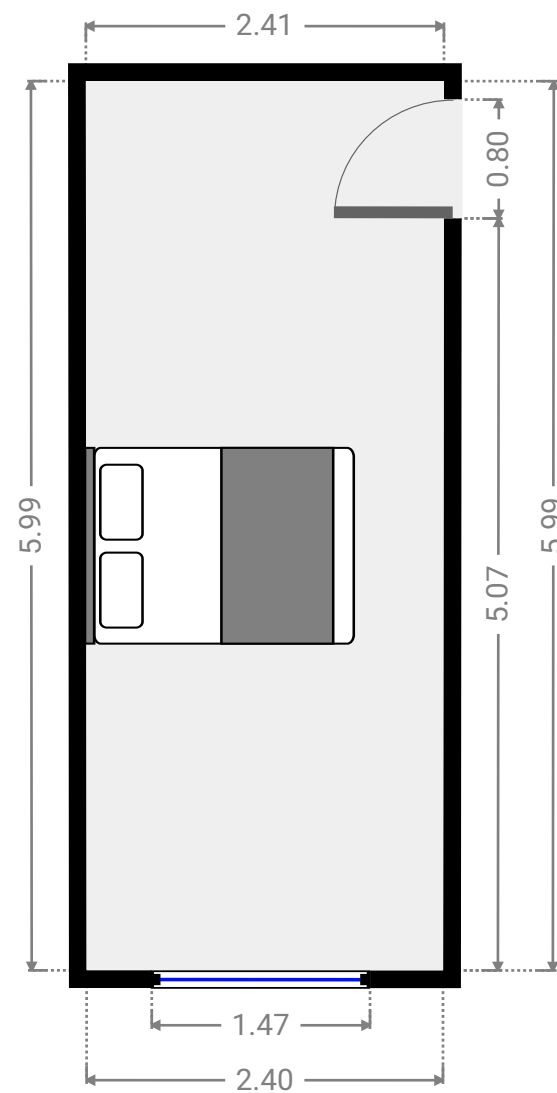

▼ 3rd Floor

▼ Bathroom/3rd Floor

WIDTH: 2.51 m
LENGTH: 3.19 m
PERIMETER: 11.39 m

▼ Bedroom/3rd Floor

WIDTH: 2.41 m
LENGTH: 5.99 m
PERIMETER: 16.79 m

▼ Bedroom/3rd Floor

WIDTH: 4.29 m
LENGTH: 3.05 m
PERIMETER: 14.22 m

▼ Hall/3rd Floor

WIDTH: 1.73 m
LENGTH: 4.25 m
PERIMETER: 11.95 m

▼ **Kitchen/3rd Floor**

WIDTH: 3.78 m
LENGTH: 2.60 m
PERIMETER: 12.20 m

▼ **Balcony/3rd Floor**

WIDTH: 0.99 m
LENGTH: 1.91 m
PERIMETER: 5.80 m

▼ Living Room/3rd Floor

WIDTH: 5.75 m
LENGTH: 4.86 m
PERIMETER: 20.72 m