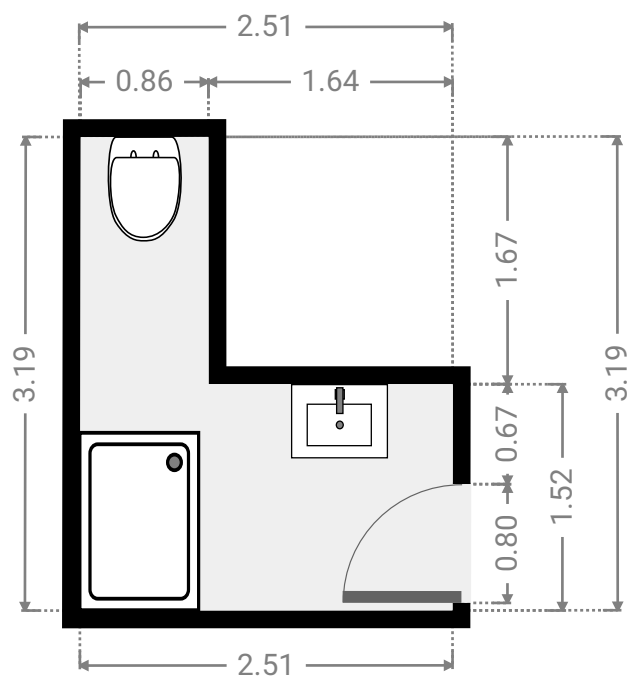

▼ 3rd Floor

▼ Bathroom/3rd Floor

WIDTH: 2.51 m
LENGTH: 3.19 m
PERIMETER: 11.39 m

▼ Bedroom/3rd Floor

WIDTH: 2.41 m
LENGTH: 5.99 m
PERIMETER: 16.79 m

▼ Bedroom/3rd Floor

WIDTH: 4.29 m
LENGTH: 3.05 m
PERIMETER: 14.22 m

▼ Hall/3rd Floor

WIDTH: 1.73 m
LENGTH: 4.25 m
PERIMETER: 11.95 m

▼ **Kitchen/3rd Floor**

WIDTH: 3.78 m
LENGTH: 2.60 m
PERIMETER: 12.20 m

▼ **Balcony/3rd Floor**

WIDTH: 0.99 m
LENGTH: 1.91 m
PERIMETER: 5.80 m

▼ Living Room/3rd Floor

WIDTH: 5.75 m
LENGTH: 4.86 m
PERIMETER: 20.72 m