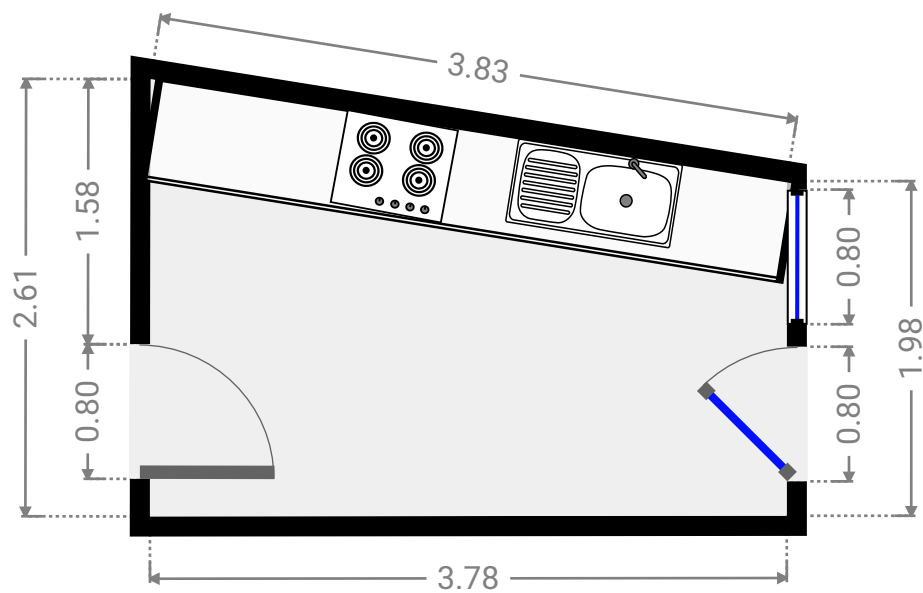

▼ 3rd Floor

▼ Bathroom/3rd Floor

WIDTH: 2.51 m
LENGTH: 3.19 m
PERIMETER: 11.39 m

▼ Bedroom/3rd Floor

WIDTH: 2.41 m
LENGTH: 5.99 m
PERIMETER: 16.79 m

▼ Bedroom/3rd Floor

WIDTH: 4.29 m
LENGTH: 3.05 m
PERIMETER: 14.22 m

▼ Hall/3rd Floor

WIDTH: 1.73 m
LENGTH: 4.25 m
PERIMETER: 11.95 m

▼ **Kitchen/3rd Floor**

WIDTH: 3.78 m
LENGTH: 2.60 m
PERIMETER: 12.20 m

▼ **Balcony/3rd Floor**

WIDTH: 0.99 m
LENGTH: 1.91 m
PERIMETER: 5.80 m

▼ Living Room/3rd Floor

WIDTH: 5.75 m
LENGTH: 4.86 m
PERIMETER: 20.72 m