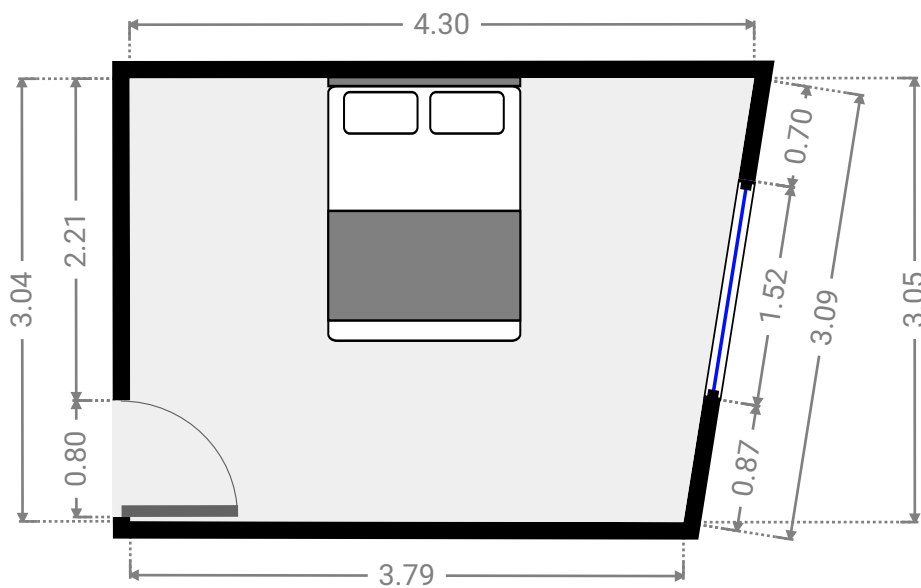

▼ 3rd Floor

▼ Bathroom/3rd Floor

WIDTH: 2.51 m
LENGTH: 3.19 m
PERIMETER: 11.39 m

▼ Bedroom/3rd Floor

WIDTH: 2.41 m
LENGTH: 5.99 m
PERIMETER: 16.79 m

▼ Bedroom/3rd Floor

WIDTH: 4.29 m
LENGTH: 3.05 m
PERIMETER: 14.22 m

▼ Hall/3rd Floor

WIDTH: 1.73 m
LENGTH: 4.25 m
PERIMETER: 11.95 m

▼ **Kitchen/3rd Floor**

WIDTH: 3.78 m
LENGTH: 2.60 m
PERIMETER: 12.20 m

▼ **Balcony/3rd Floor**

WIDTH: 0.99 m
LENGTH: 1.91 m
PERIMETER: 5.80 m

▼ Living Room/3rd Floor

WIDTH: 5.75 m
LENGTH: 4.86 m
PERIMETER: 20.72 m