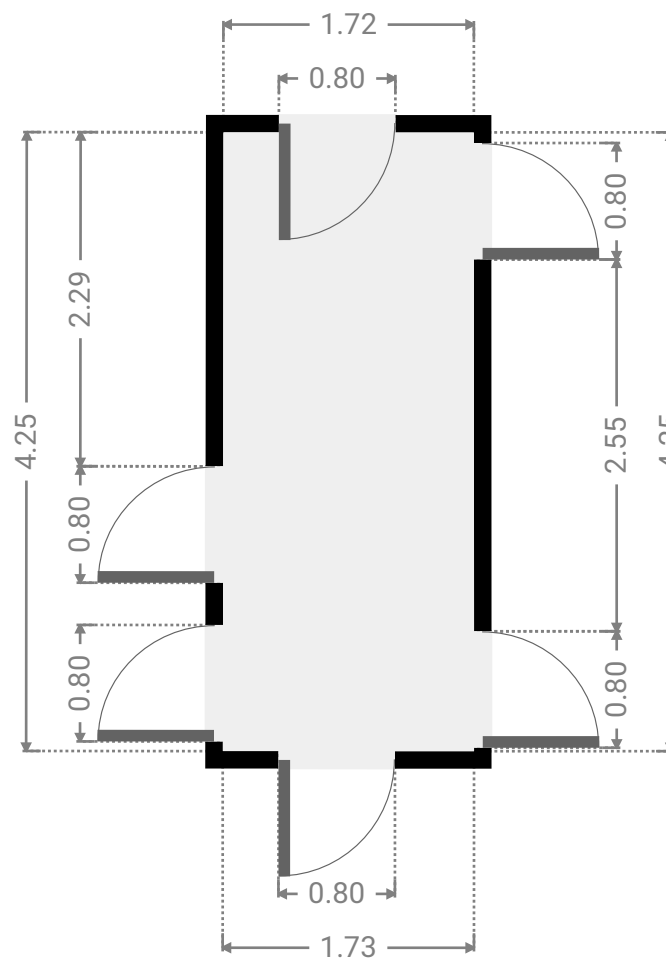

▼ 3rd Floor

▼ Bathroom/3rd Floor

WIDTH: 2.51 m
LENGTH: 3.19 m
PERIMETER: 11.39 m

▼ Bedroom/3rd Floor

WIDTH: 2.41 m
LENGTH: 5.99 m
PERIMETER: 16.79 m

▼ Bedroom/3rd Floor

WIDTH: 4.29 m
LENGTH: 3.05 m
PERIMETER: 14.22 m

▼ Hall/3rd Floor

WIDTH: 1.73 m
LENGTH: 4.25 m
PERIMETER: 11.95 m

▼ **Kitchen/3rd Floor**

WIDTH: 3.78 m
LENGTH: 2.60 m
PERIMETER: 12.20 m

▼ **Balcony/3rd Floor**

WIDTH: 0.99 m
LENGTH: 1.91 m
PERIMETER: 5.80 m

▼ Living Room/3rd Floor

WIDTH: 5.75 m
LENGTH: 4.86 m
PERIMETER: 20.72 m