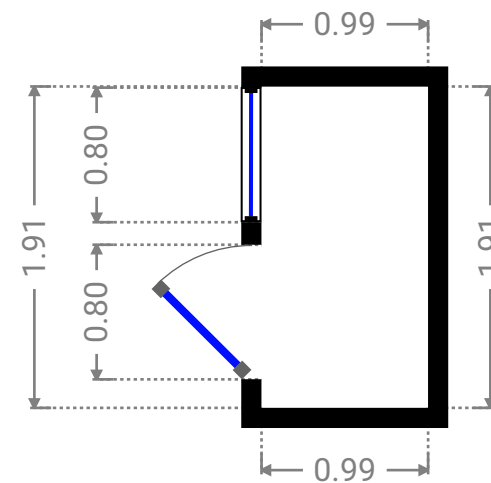

▼ 3rd Floor

▼ Bathroom/3rd Floor

WIDTH: 2.51 m
LENGTH: 3.19 m
PERIMETER: 11.39 m

▼ Bedroom/3rd Floor

WIDTH: 2.41 m
LENGTH: 5.99 m
PERIMETER: 16.79 m

▼ Bedroom/3rd Floor

WIDTH: 4.29 m
LENGTH: 3.05 m
PERIMETER: 14.22 m

▼ Hall/3rd Floor

WIDTH: 1.73 m
LENGTH: 4.25 m
PERIMETER: 11.95 m

▼ **Kitchen/3rd Floor**

WIDTH: 3.78 m
LENGTH: 2.60 m
PERIMETER: 12.20 m

▼ **Balcony/3rd Floor**

WIDTH: 0.99 m
LENGTH: 1.91 m
PERIMETER: 5.80 m

▼ Living Room/3rd Floor

WIDTH: 5.75 m
LENGTH: 4.86 m
PERIMETER: 20.72 m